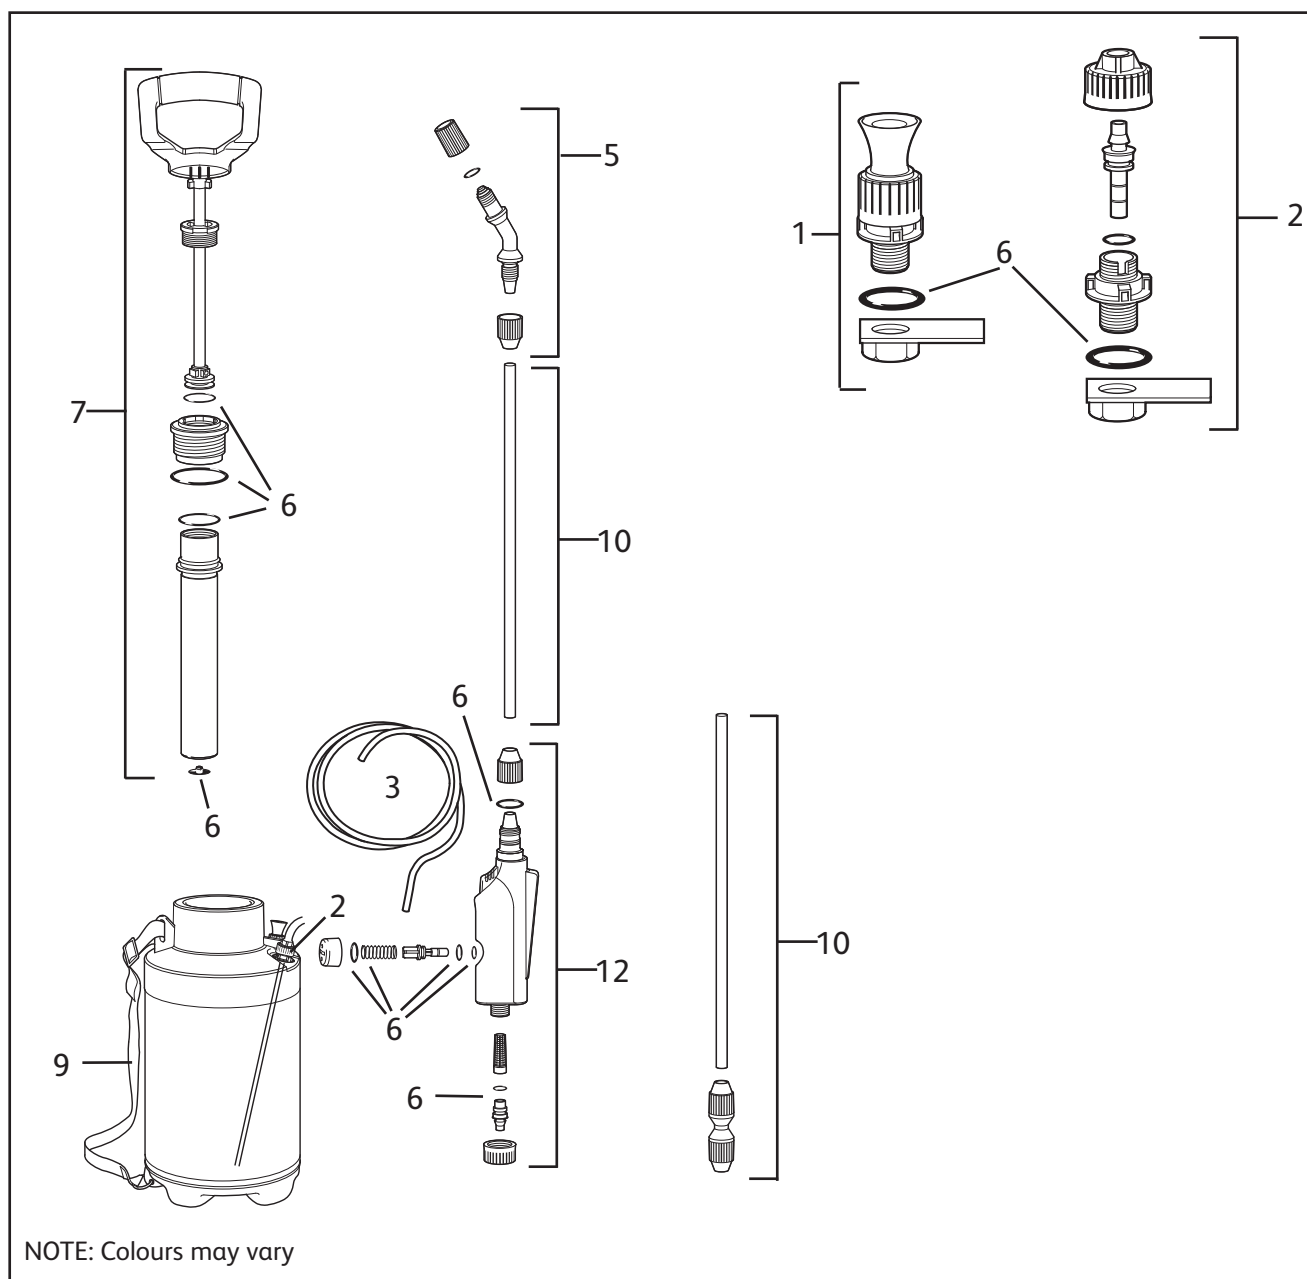

Multispray 5L

4455

Description	Part Number
1 Pressure Release Valve	4102
2 Outlet Complete / Dip Tube	4101
3 Hose (nut not included)	4099
4 Telescopic Lance (not shown)	4107
5 Nozzle Set (inc. Fan Spray)	4103
6 Washer Set (Viton)	4094
7 Pump Assembly	4098
8 Trigger Assembly Plus (not shown)	4105
9 Strap	4110
10 Extension Lance 30cm (inc extension adaptor)	4106
11 Weedkiller Cone (not shown)	4112
12 Trigger Assembly	4135

HOZELOCK

Consumer Services
Hozelock Ltd.,
Midpoint Park,
Birmingham B76 1AB,
England.
Tel: +44 (0) 121 313 1122
www.hozelock.com

March 2016