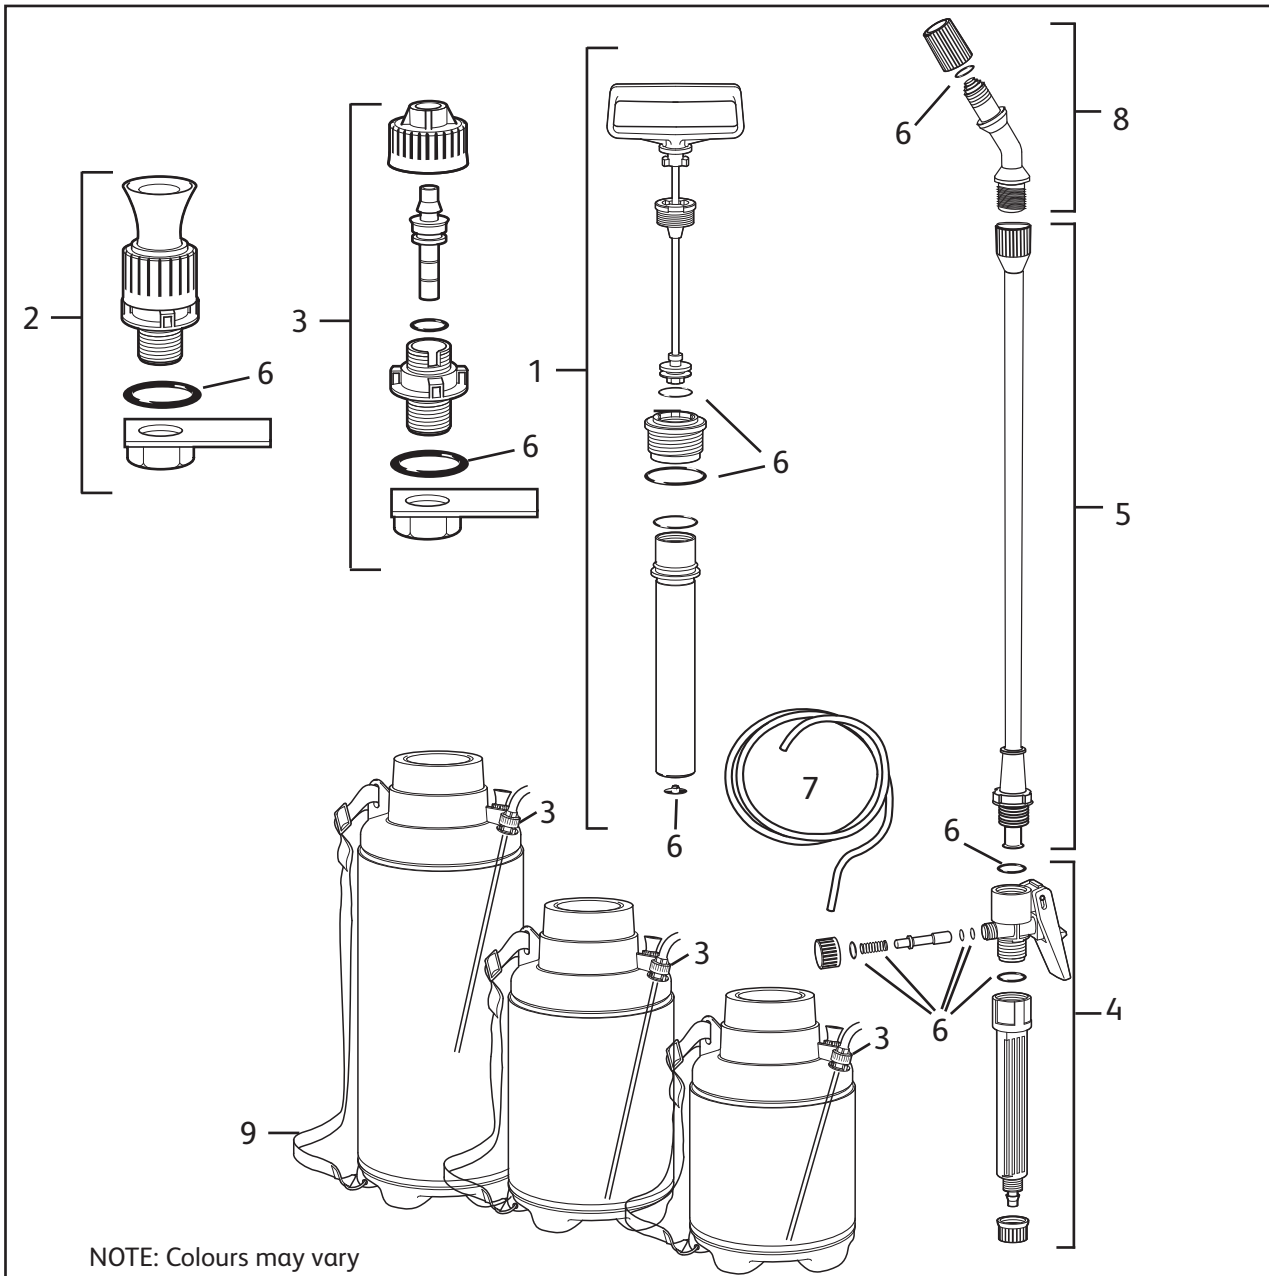

Killaspray 3L Killaspray 5L Killaspray 8L

4513

4515

4518

Description	Part Number
1 Pump Complete	4098
2 Pressure Release Valve	4102
3 Outlet Complete / Dip Tube	4101
4 Trigger Assembly (inc lance handle)	4104
5 Lance/Extension 30cm (inc extension adaptor)	4106
6 Annual Service Kit	4092
7 Hose	4099
8 Nozzle Set (inc. Fan Spray)	4103
9 Strap	4110
10 Weedkiller Cone (not shown)	4112

HOZELOCK

Consumer Services
Hozelock Ltd.,
Midpoint Park,
Birmingham B76 1AB,
England.
Tel: +44 (0) 121 313 1122
www.hozelock.com

March 2016