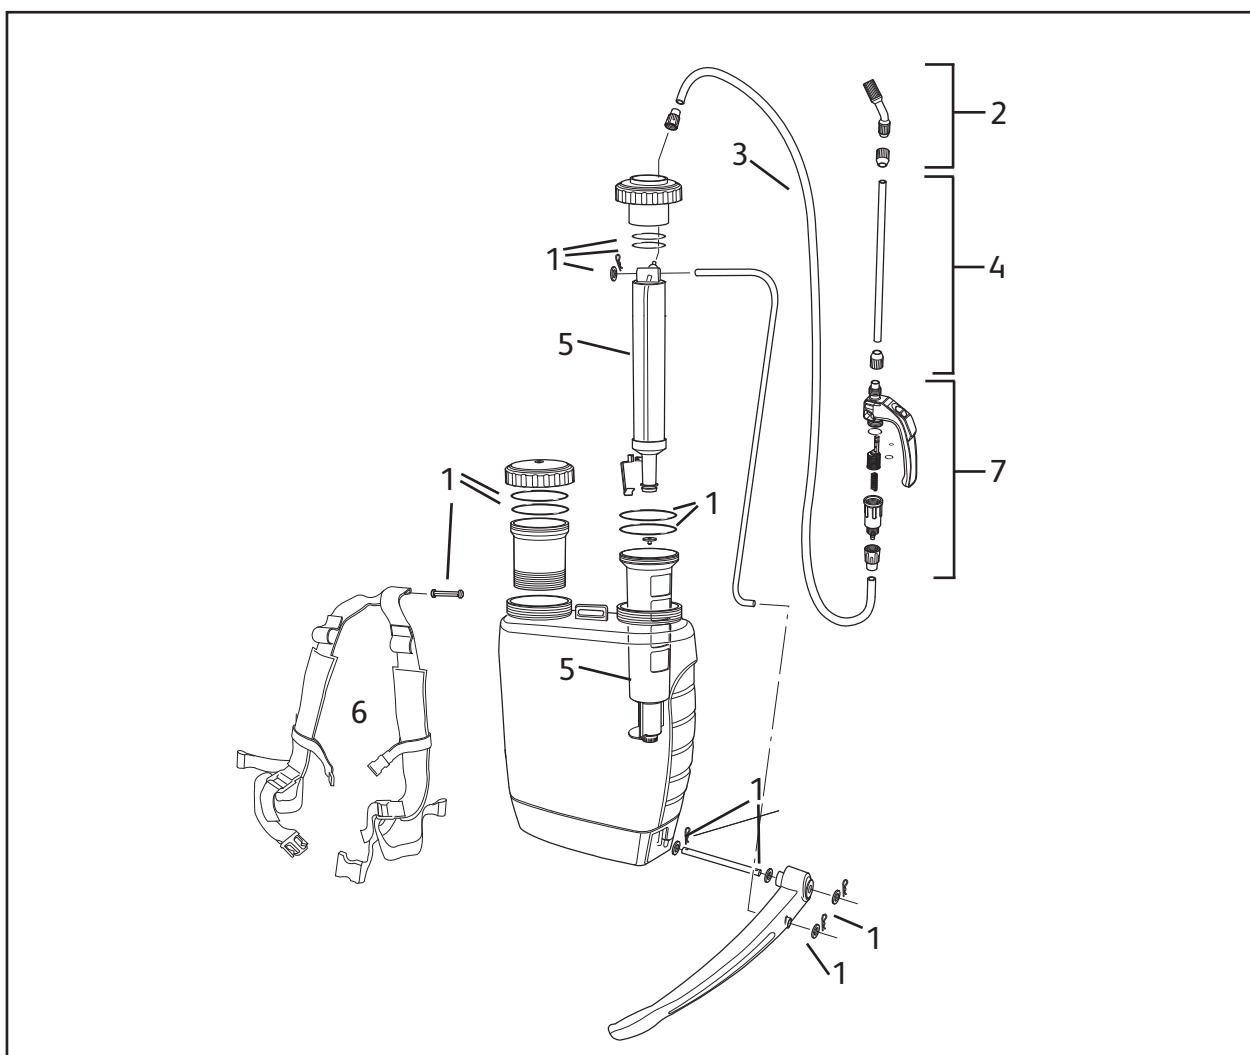

16L Professional

4816

Description	Part Number
1 Annual Service Kit	4093
2 Nozzle Set (inc. Fan Spray)	4103*
3 Knapsack Hose	4100
4 Extension Lance 30cm Telescopic Lance 85cm (not shown)	4106* 4107*
5 Pump Assembly	4097
6 Harness	4109
7 Trigger Assembly	4105/4135
8 Root Waterer Feeder (not shown)	4111

* Compatible only if the complete lance is changed to all new parts
(4103 + 4106 or 4103 + 4107)

HOZELOCK

Consumer Services
Hozelock Ltd.,
Midpoint Park,
Birmingham B76 1AB,
England.
Tel: +44 (0) 121 313 1122
www.hozelock.com

March 2016