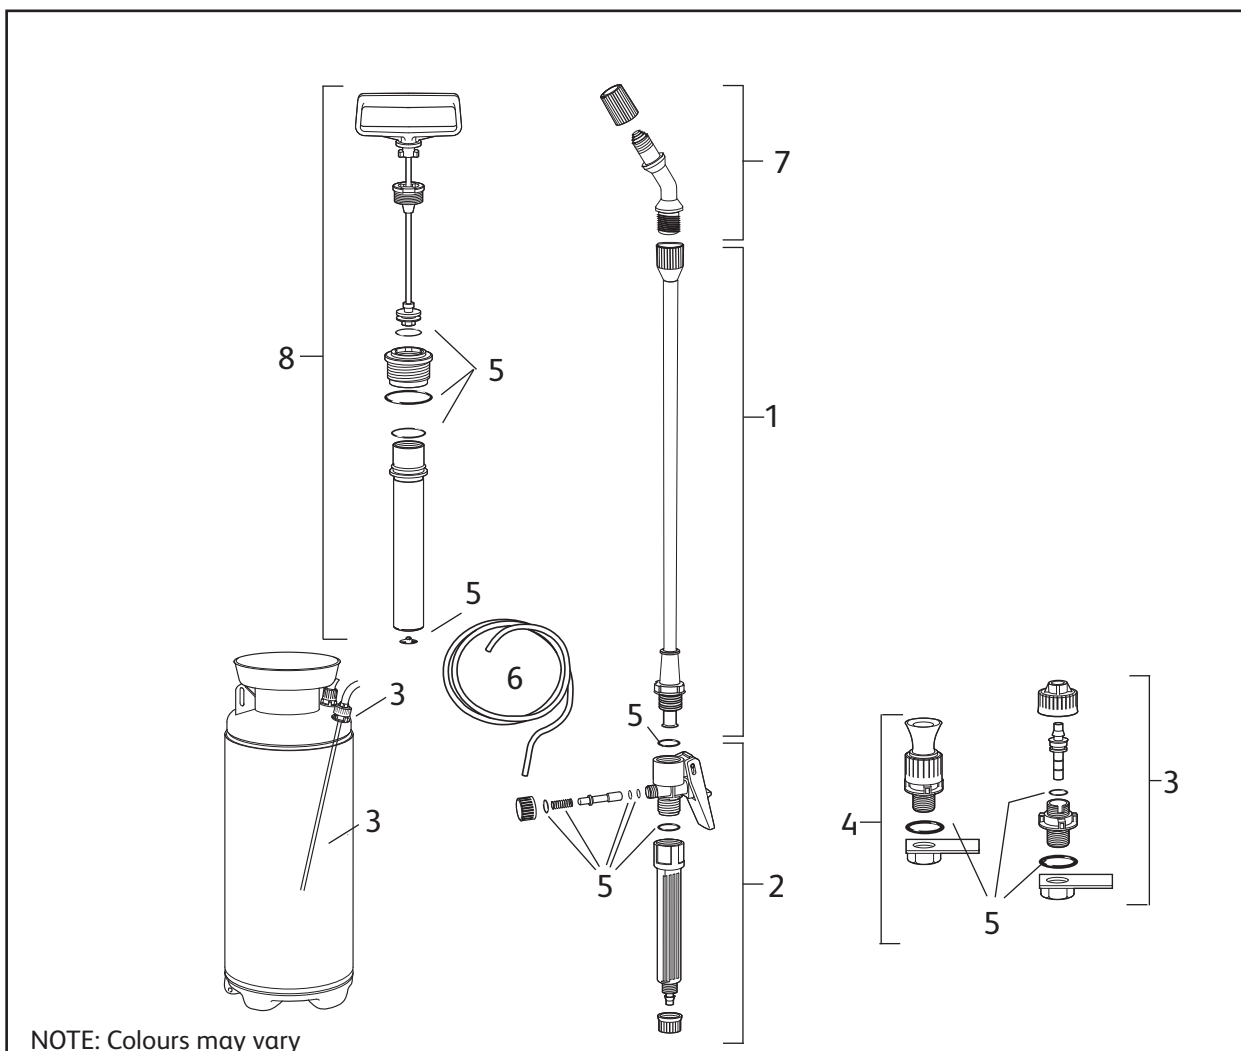

4127

4127
obsolete

Description	Part Number
1 Lance/Extension 30cm (inc ext. adaptor)	4106
2 Trigger Assembly (includes lance handle)	4104
3 Outlet Complete / Dip Tube	4101
4 Pressure Release Valve	4102
5 Annual Service Kit	4092
6 Hose	4099
7 Nozzle Set (inc. Fan Spray)	4103
8 Pump Assembly	4098
9 Weedkiller Cone (not shown)	4112