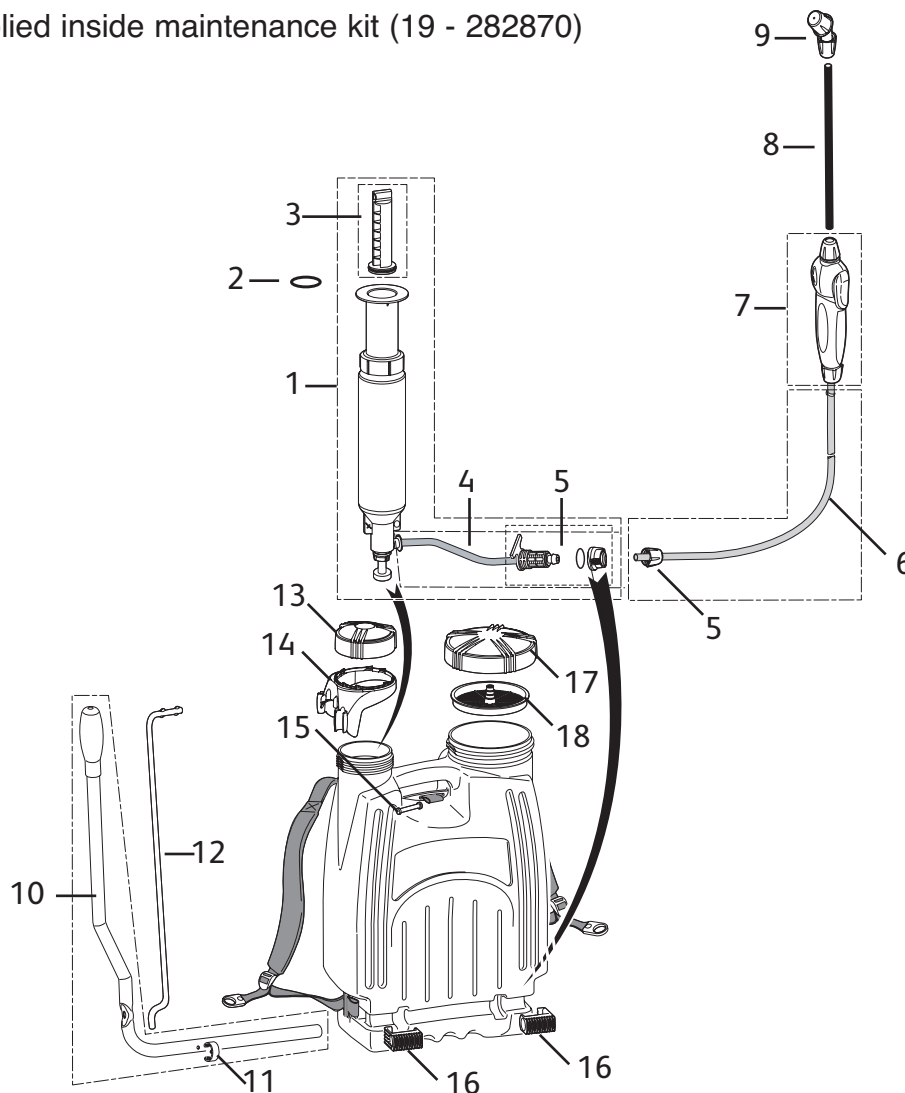

1. Items supplied inside maintenance kit (19 - 282870)

Description	Part Number
1 Pump Barrel Assembly	280176
2 Piston Seal (1)	782135
3 Pump Piston	280177
4 Hose + Manifold	282266
5 Manifold	281985
6 Hose Assembly	482587
7 Trigger Assembly (Plus)	282867
8 60 cm Fiberglass Lance	283240
9 Spray Nozzle Set	280043
10 Metal Lever	280203
11 Lever Clip (1)	482750
12 Metal Link	283218
13 Cylinder Tap	280178
14 Link block	280202
15 Harness Assembly	280204
16 Lever Clips (set of 2)	280174
17 Tank Tap	280200
18 Tank Filter	280062
19 Annual Service Kit = all parts with (1)+ 482634 Piston pump lower filter	282870