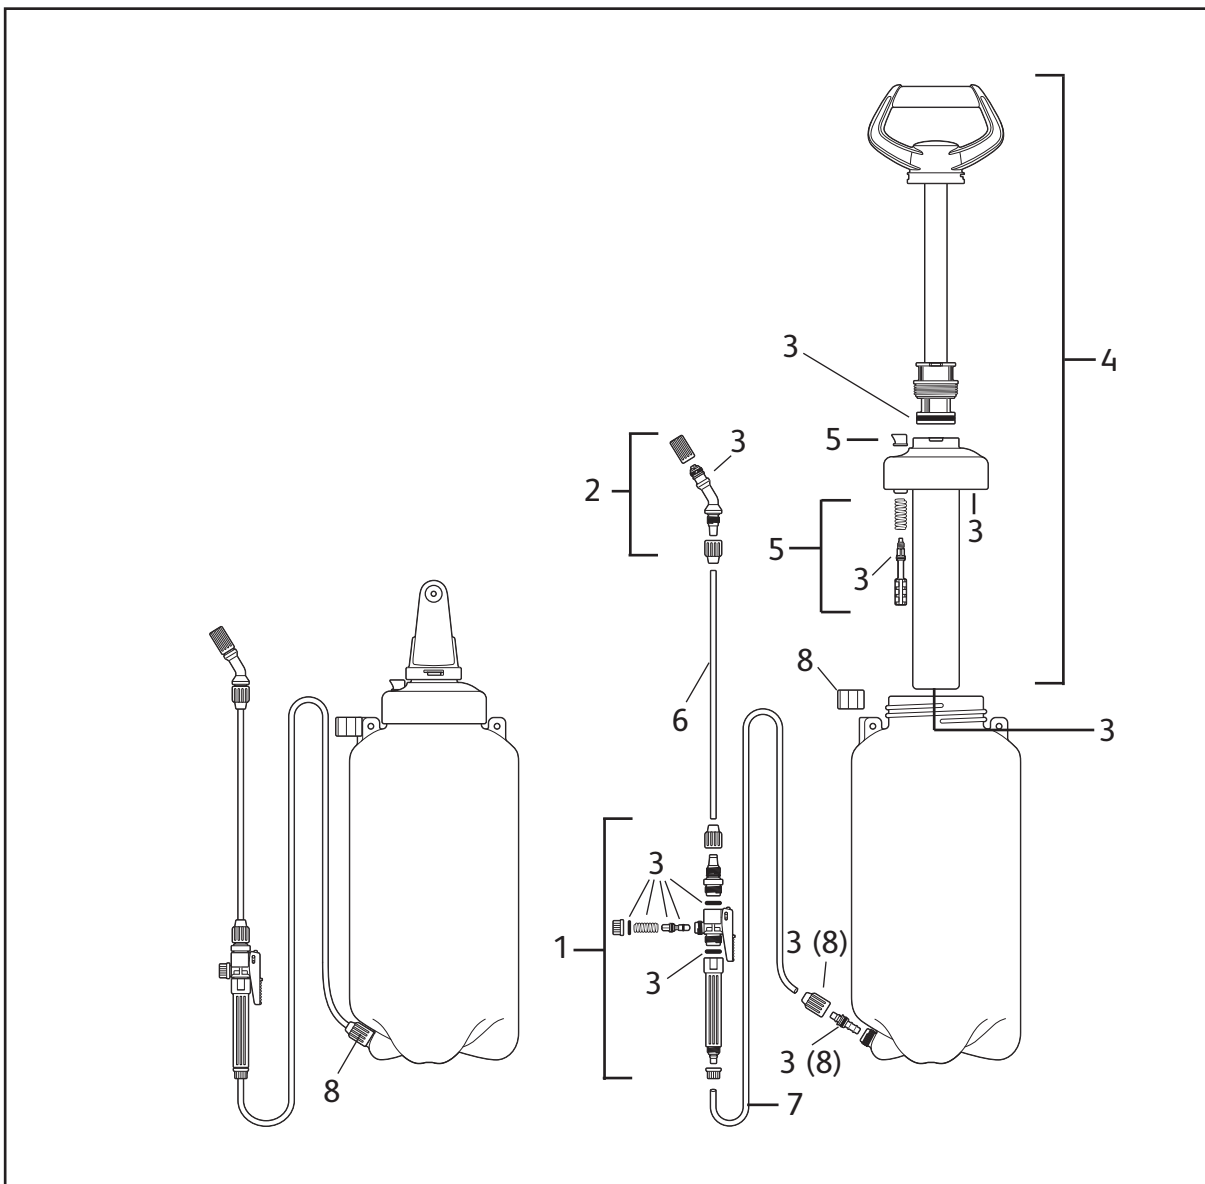

HOZELOCK

Consumer Services
Hozelock Ltd.,
Midpoint Park,
Birmingham B76 1AB,
England.
Tel: +44 (0) 121 313 1122
www.hozelock.com

March 2016

5L Car shower

5L Flower shower

4140

Description	Part Number
1 Pressure Valve	4102
2 Outlet Complete / Dip Tube	4101
3 Trigger Assembly & Rose Head (includes lance handle)	4115
4 Annual Service Kit	4092
5 Pump Assembly	4098
6 Strap (not shown)	4110
7 Hose (not shown)	4099

HOZELOCK

Consumer Services
 Hozelock Ltd.,
 Midpoint Park,
 Birmingham B76 1AB,
 England.
 Tel: +44 (0) 121 313 1122
www.hozelock.com

March 2016

Standard 5L Standard 7L Standard 10L

4505
4507
4510

Description	Part Number
1 Trigger Assembly - Standard (inc lance handle)	4134
Trigger Assembly - Trigger	4135
Trigger Assembly - Trigger	90550
2 Spray Nozzle Set	4103
3 Annual Service Kit	4125
4 Pump Barrel - Standard/Plus	4128
5 Pressure Release Assembly	4132
6 Lance/Extension 30cm (not shown)	4106
7 Sprayer Hose	4099
8 Outlet kit - standard	4130
9 Harness Strap (not shown)	Z71013