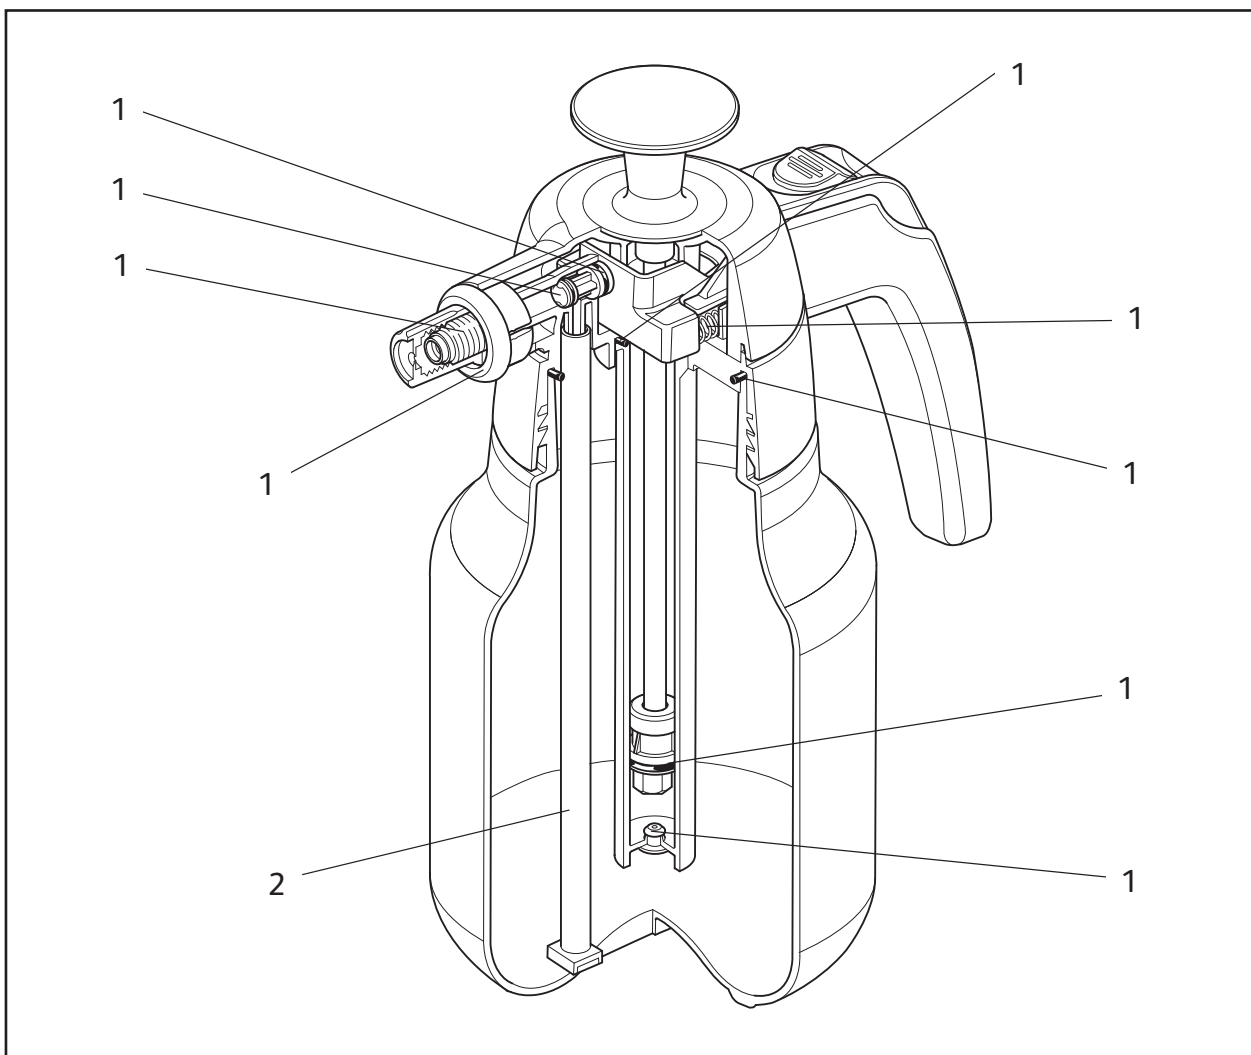

Description	Part Number
1 Annual Service Kit (2 x piston springs, 1 x non-return valve, 6 x 'O' rings, 1 x nozzle)	4091
2 Dip tube and filter	74500-014

HOZELOCK

Consumer Services
 Hozelock Ltd.,
 Midpoint Park,
 Birmingham B76 1AB,
 England.
 Tel: +44 (0) 121 313 1122
www.hozelock.com