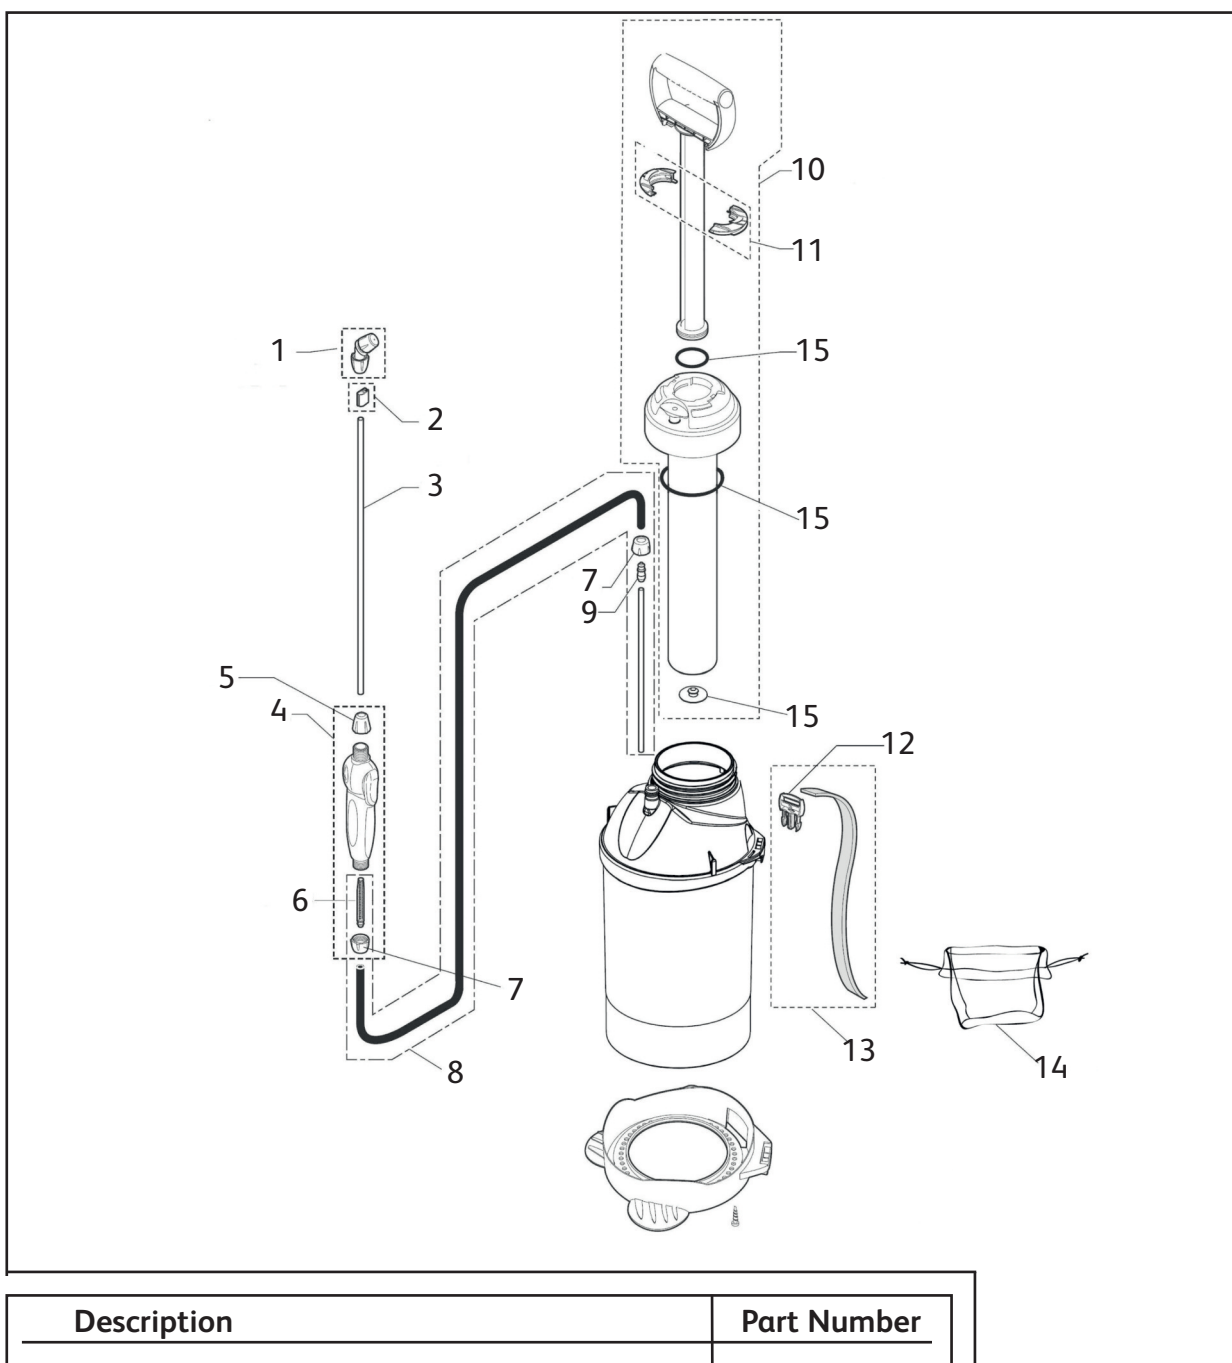

Description	Part Number
1 Pump Barrel Assembly	284026
2 Pump 1/2 Clips Set	283069
3 Annual Service Kit	284027
4 Spray Nozzle Set for 4507 0000 FR	90569-003
5 Spray Nozzle Set for 4507 3660 FR	90574-000
6 30 cm Aluminium Lance	43346
7 Lance Clip	482710
8 Trigger Assembly	282603
9 Hose Assembly	282602

HOZELOCK

Consumer Services
Hozelock Ltd.,
Midpoint Park,
Birmingham B76 1AB,
England.
Tel: +44 (0) 121 313 1122
www.hozelock.com

**SWEDEN ONLY
(FROM 2016)**

'Pure' 5L

4550

Description	Part Number
1 Spray Nozzle Set	284002
2 Lance Clip	482710
3 Lance	283221
4 Trigger Assembly - Pure	284004
5 Screw Nut - Lance Side	482714
6 Trigger Filter	482273
7 Screw Nut - Hose Side	482706
8 Hose Assembly - Pure	284005
9 Manifold	482559
10 Pump Barrel Assembly - Pure	284003
11 Pump 1/2 Clips Set	283069
12 Harness Clip	482562
13 Harness Assembly	283072
14 Fabric Filter - Pure	483670
15 Annual Service Kit = all parts with (1)	284006