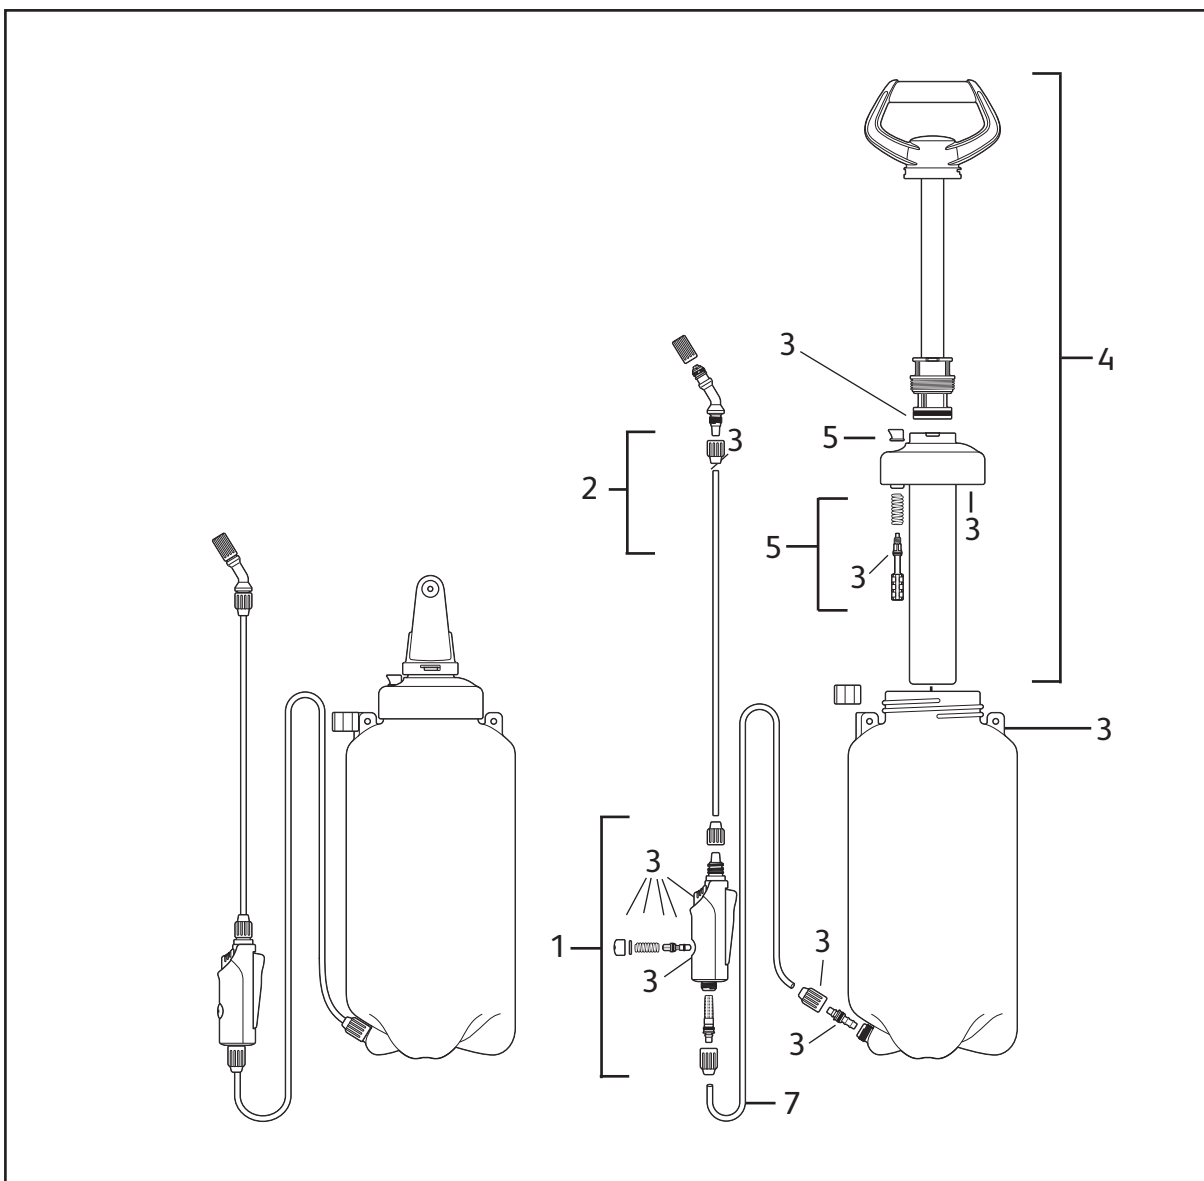

HOZELOCK

Consumer Services
Hozelock Ltd.,
Midpoint Park,
Birmingham B76 1AB,
England.
Tel: +44 (0) 121 313 1122
www.hozelock.com

March 2016

5L Car shower

5L Flower shower

4140

Description	Part Number
1 Pressure Valve	4102
2 Outlet Complete / Dip Tube	4101
3 Trigger Assembly & Rose Head (includes lance handle)	4115
4 Annual Service Kit	4092
5 Pump Assembly	4098
6 Strap (not shown)	4110
7 Hose (not shown)	4099

HOZELOCK

Consumer Services
Hozelock Ltd.,
Midpoint Park,
Birmingham B76 1AB,
England.
Tel: +44 (0) 121 313 1122
www.hozelock.com

AUSTRALIA ONLY

Standard 5L Standard 7L Standard 10L

4505

4507

4510

Description	Part Number
1 Trigger Assembly	4135
2 Spray Nozzle Set	4103
3 Annual Service Kit	4126
4 Pump Barrel - Standard/Plus	4128
5 Pressure Release Assembly	4132
6 Extension Lance (not shown)	4106
7 Sprayer Hose	4099
8 Outlet kit - standard	4130
9 Harness Strap (not shown)*	Z71013