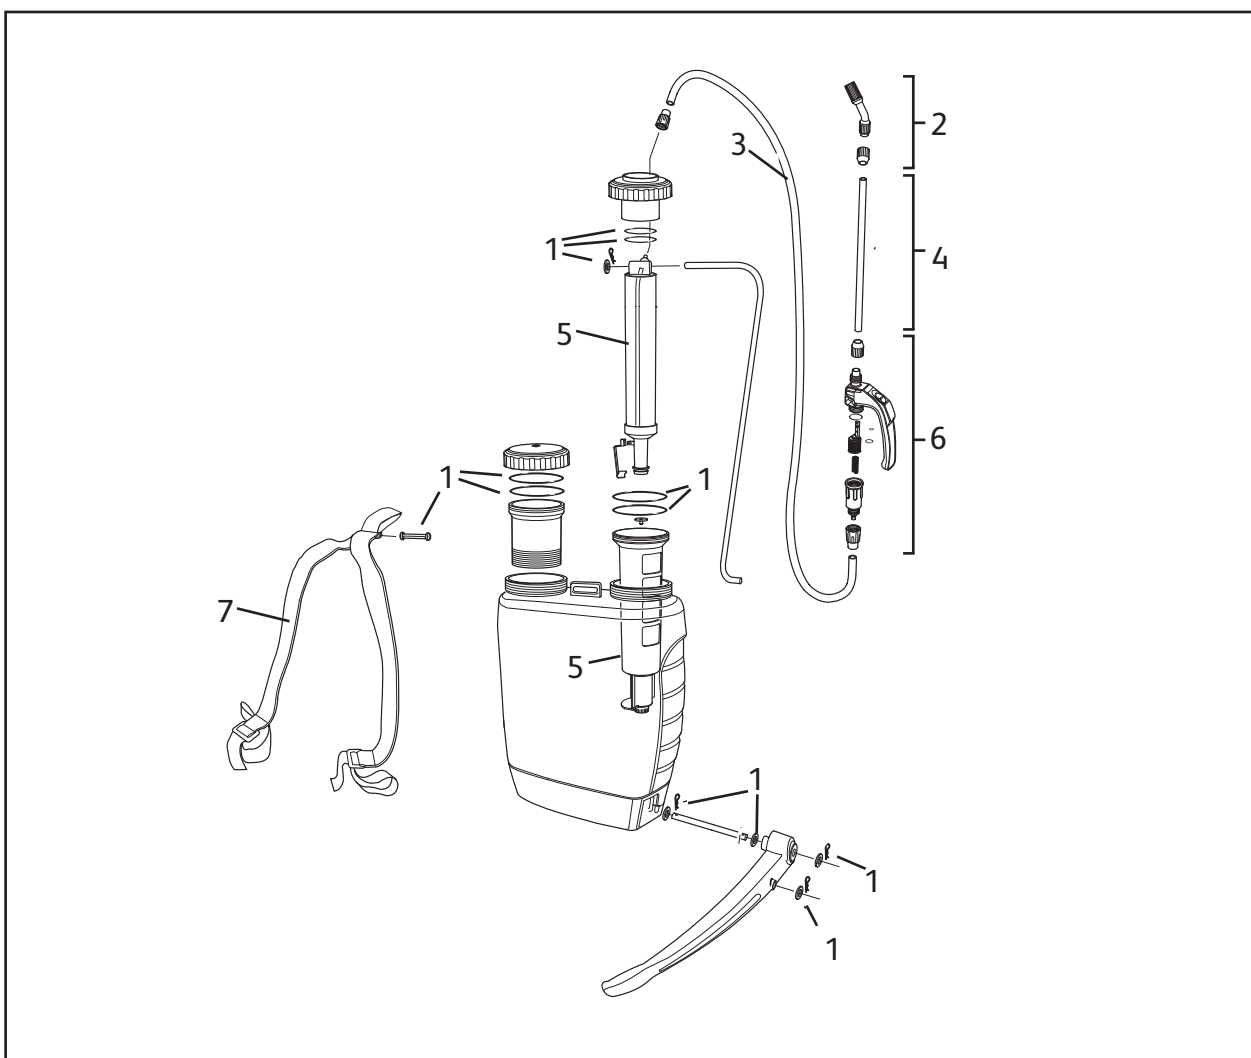

HOZELOCK

Consumer Services
 Hozelock Ltd.,
 Midpoint Park,
 Birmingham B76 1AB,
 England.
 Tel: +44 (0) 121 313 1122
www.hozelock.com

March 2016

12L Killaspray

12L Killaspray

4812

4522

Description	Part Number
1 Annual Service Kit	4093
2 Nozzle Set (inc. Fan Spray)	4103
3 Knapsack Hose	4100
4 Lance/Extension 30cm (inc ext. adaptor)	4106
5 Pump Assembly	4097
6 Trigger Assembly	4105/4135
7 Harness	4109
8 Telescopic Lance 85cm (not shown)	4107
9 Root Waterer Feeder (not shown)	4111