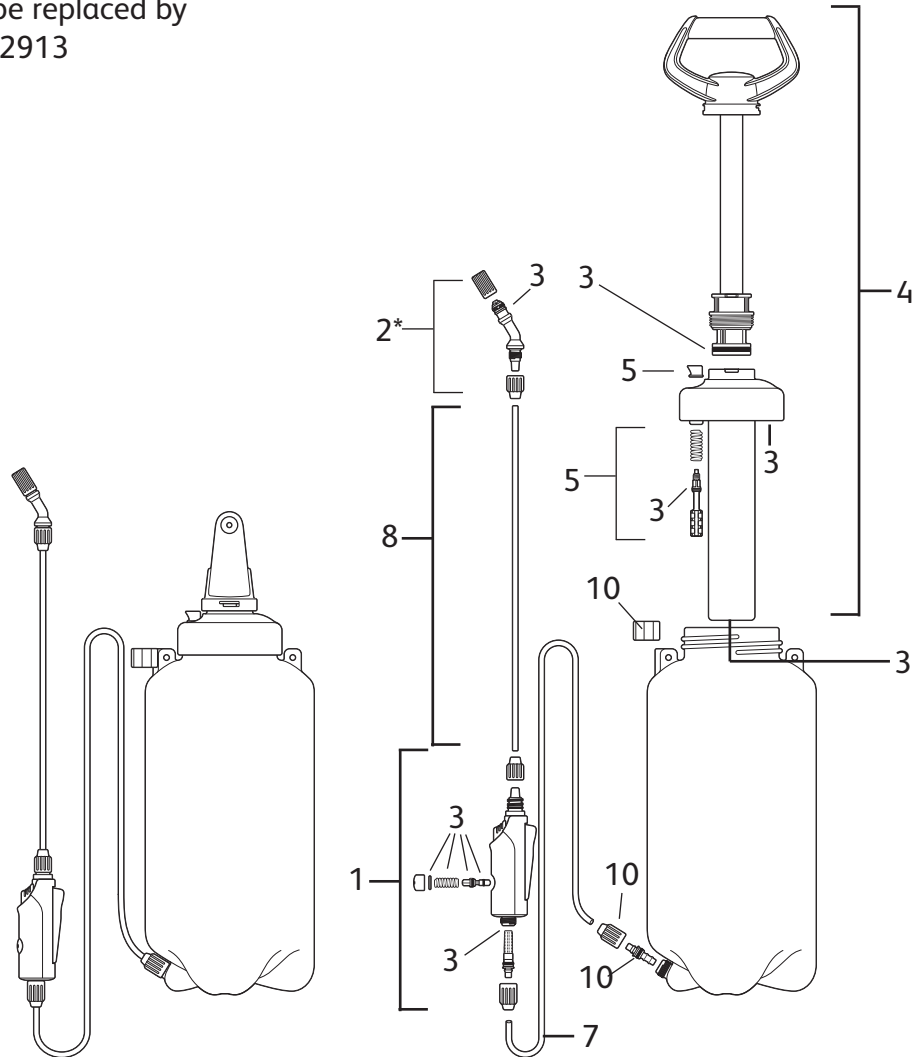

FROM 2012

Viton 5L Viton 7L Viton 10L

5505

5507

5510

* France only:
4133 might be replaced by
282727 + 282913

Description	Part Number
1 Trigger Assembly	4137
2 Nozzle Set	4133
3 Annual Viton Service Kit (washer kit & O-rings)	4126
4 Pump Barrel Viton	4138
5 Pressure Release Valve	4132
7 Sprayer Hose	4099
8 Lance/Extension 30cm (inc ext. adaptor)	4106
9 Harness (not shown)	Z71013
10 Outlet Kit	4130

HOZELOCK

Consumer Services
Hozelock Ltd.,
Midpoint Park,
Birmingham B76 1AB,
England.
Tel: +44 (0) 121 313 1122
www.hozelock.com

March 2016