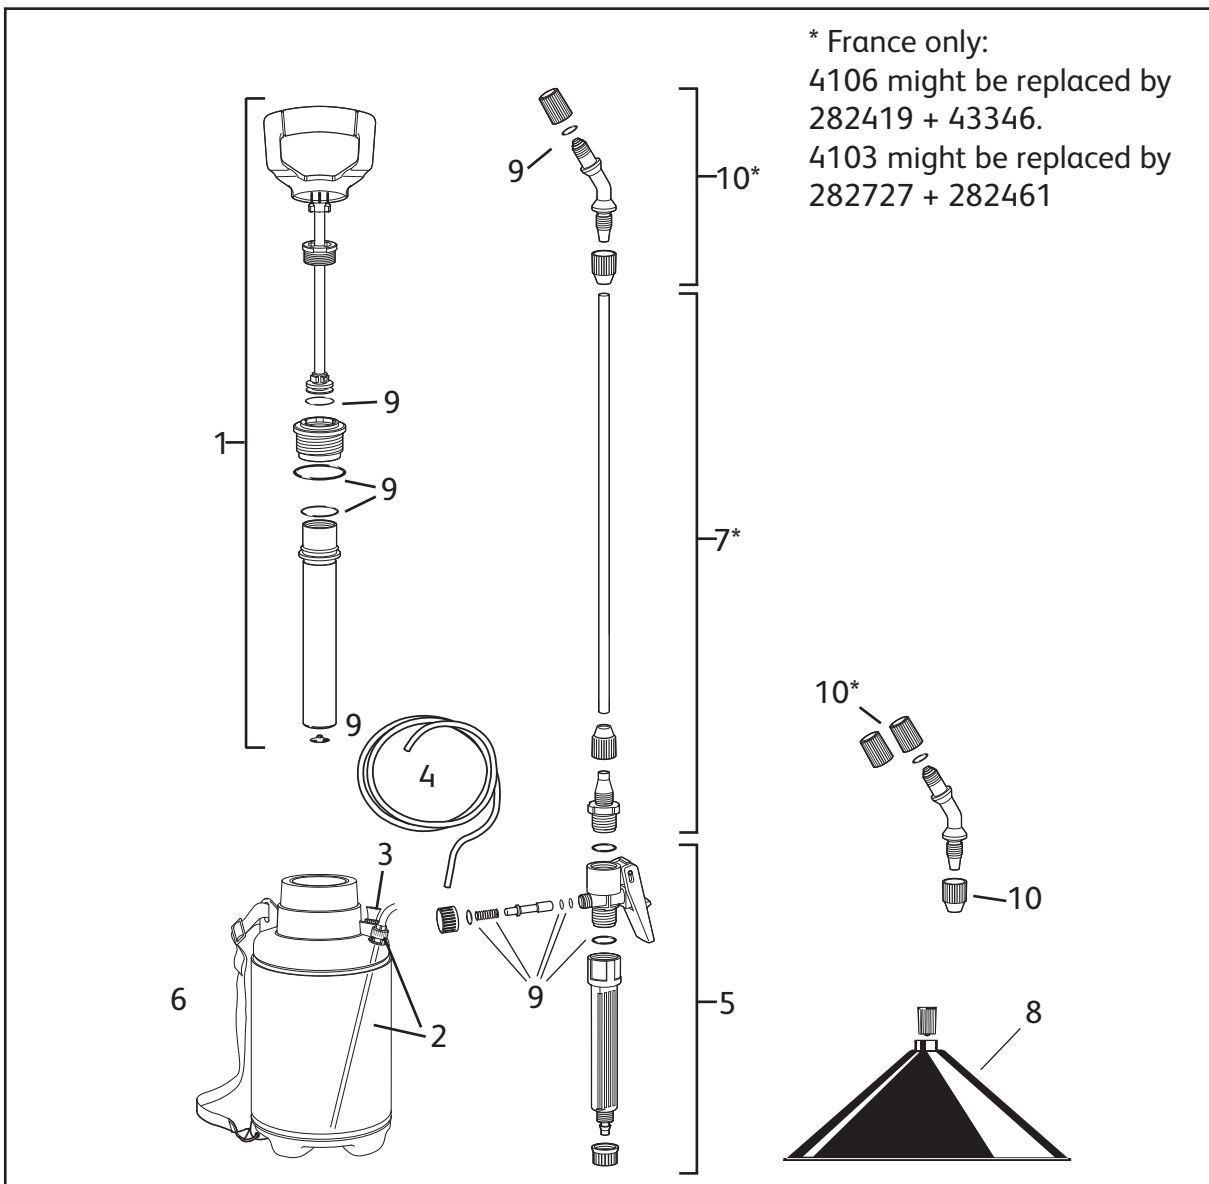

FROM 2008

Killaspray 5L Killaspray 7L Killaspray 10L

4605

4607

4610

Description	Part Number
1 Complete Pump Assembly	4096
2 Outlet & Long Dip Tube Assembly	4101
3 Pressure Release Valve	4102
4 Grey Hose	4099
5 Trigger Assembly (inc lance handle)	4104
6 Strap	4110
7 Lance/Extension 30cm (inc ext. adaptor)	4106
8 Weedkiller Hood & Fan Spray	4112
9 Annual Service Kit	4092
10 Replacement Nozzles Kit (Jet & Fan)	4103

HOZELOCK

Consumer Services
Hozelock Ltd.,
Midpoint Park,
Birmingham B76 1AB,
England.
Tel: +44 (0) 121 313 1122
www.hozelock.com

March 2016