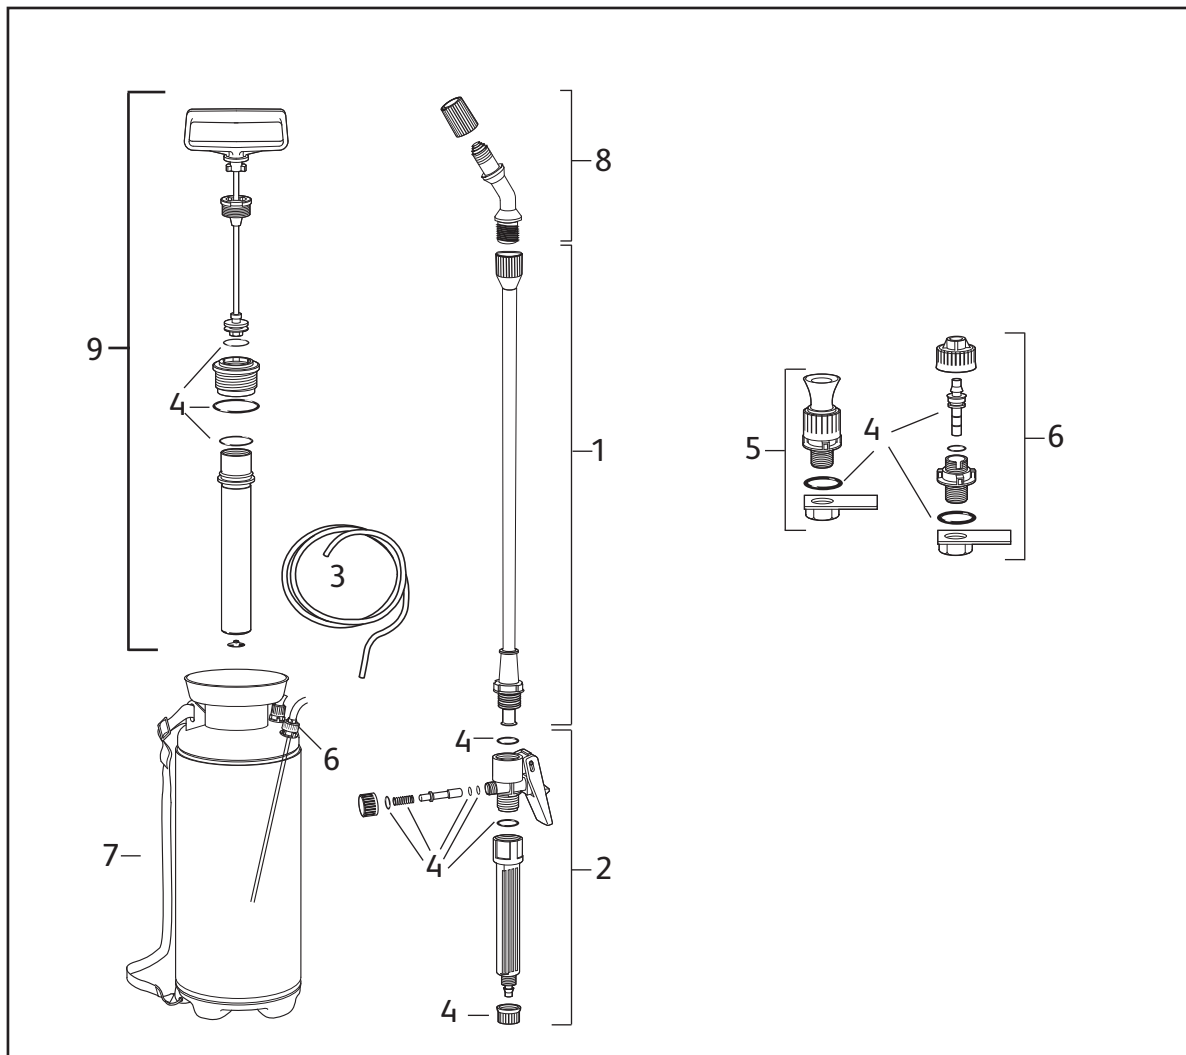

Ronseal 5L Pressure Sprayer

4445

Description	Part Number
1 Lance/Extension 30cm (inc extension adaptor)	4106
2 Trigger Assembly (inc lance handle)	4104
3 Hose	4099
4 Annual Service Kit	4094
5 Pressure Release Valve	4102
6 Outlet Complete / Dip Tube	4101
7 Strap	4110
8 Nozzle Set (inc. Fan Spray)	4103
9 Pump Assembly	4098

HOZELOCK

Consumer Services
Hozelock Ltd.,
Midpoint Park,
Birmingham B76 1AB,
England.
Tel: +44 (0) 121 313 1122
www.hozelock.com

March 2016