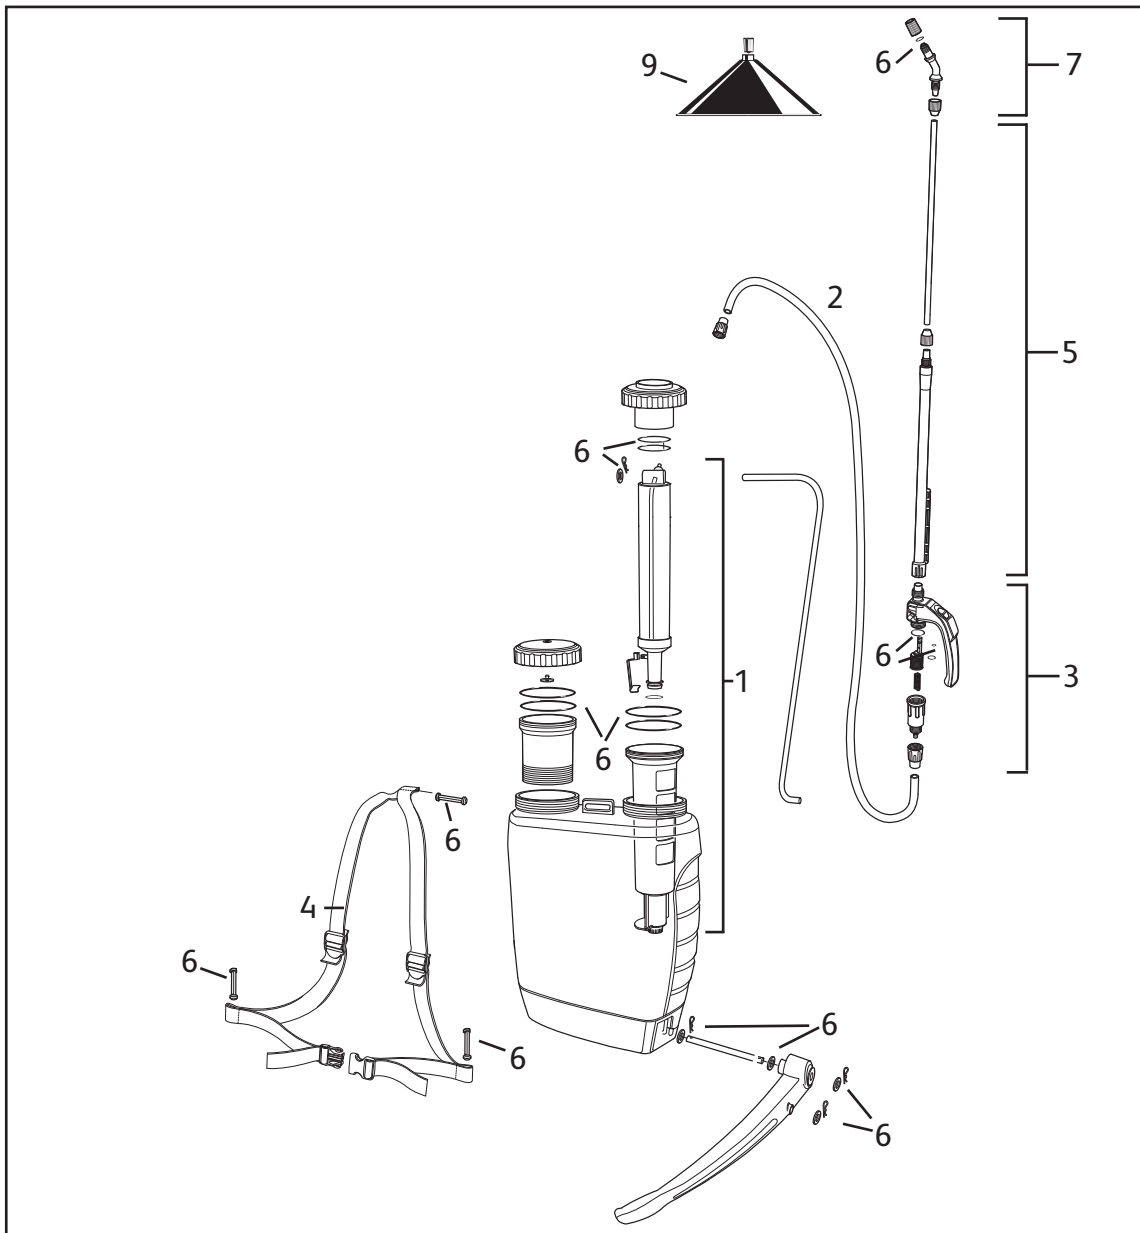

HOZELOCK

Consumer Services
 Hozelock Ltd.,
 Midpoint Park,
 Birmingham B76 1AB,
 England.
 Tel: +44 (0) 121 313 1122
www.hozelock.com

March 2016

Plus 12L Plus 16L

4712

4716

Description	Part Number
1 Complete Pump Assembly	4097
2 1.3m Grey Hose	4100
3 Trigger Assembly	4105/4135
4 Strap	4109
5 Telescopic Lance	4107
6 Annual Service Kit	4093
7 Replacement Nozzles Kit (Jet & Fan)	4103
8 Extension Lance 30cm (not shown)	4106
9 Weedkiller Cone	4112

1. Items supplied inside maintenance kit (19 - 282870)

Description	Part Number
1 Pump Barrel Assembly	280176
2 Piston Seal (1)	782135
3 Pump Piston	280177
4 Hose + Manifold	282266
5 Manifold	281985
6 Hose Assembly	482587
7 Trigger Assembly (Plus)	282867
8 60 cm Fiberglass Lance	283240
9 Spray Nozzle Set	280043
10 Metal Lever	280203
11 Lever Clip (1)	482750
12 Metal Link	283218
13 Cylinder Tap	280178
14 Link block	280202
15 Harness Assembly	280204
16 Lever Clips (set of 2)	280174
17 Tank Tap	280200
18 Tank Filter	280062
19 Annual Service Kit = all parts with (1)+ 482634 Piston pump lower filter	282870