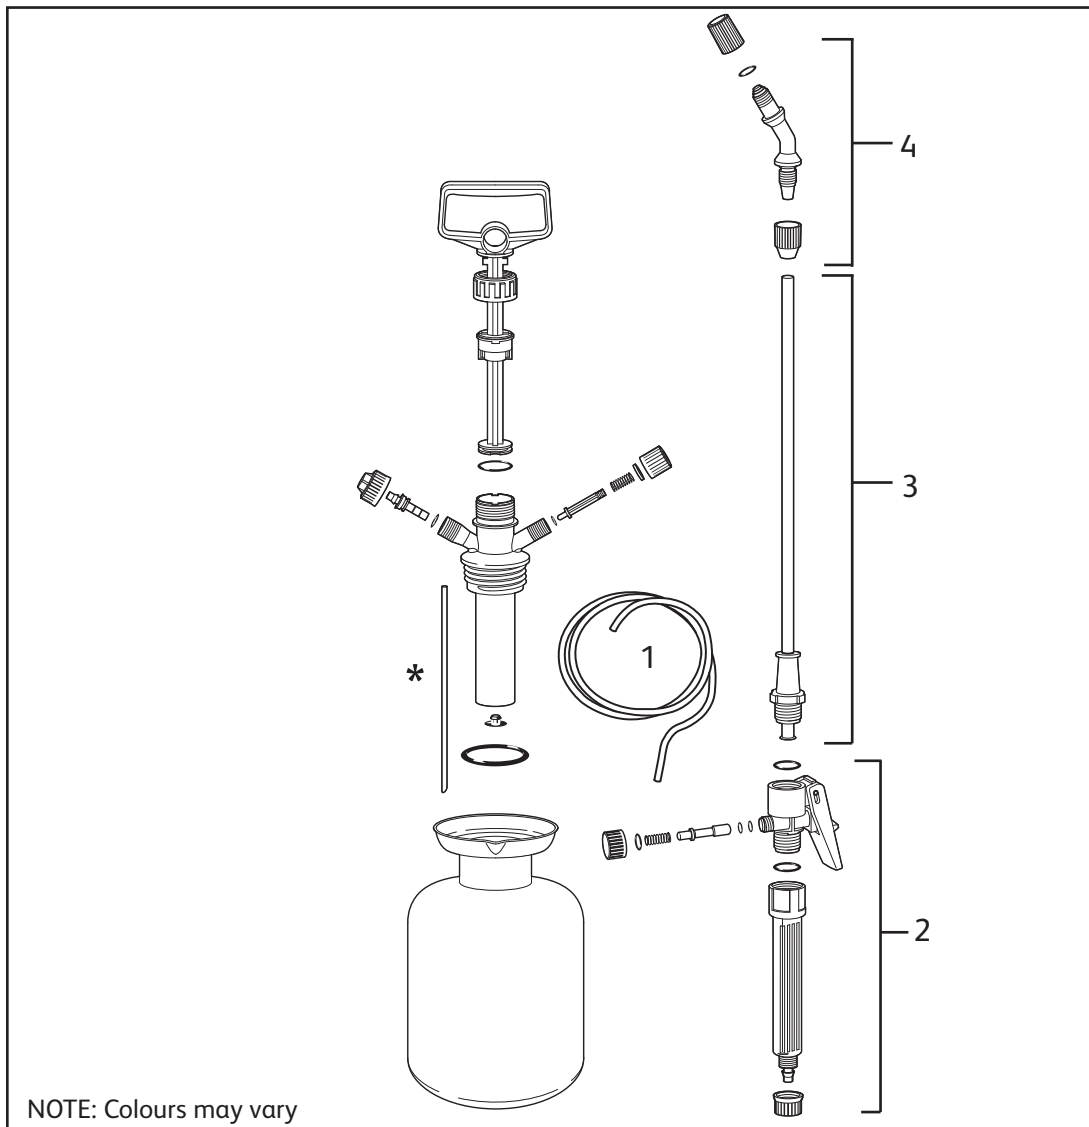

March 2016

FROM 2010

Hozelock 1.5L

4123

	Description	Part Number
1	Sprayer Nozzle	4116

NB - No other Spares available

HOZELOCK

Consumer Services
Hozelock Ltd.,
Midpoint Park,
Birmingham B76 1AB,
England.
Tel: +44 (0) 121 313 1122
www.hozelock.com

March 2016

Polyspray 3

4080

Description	Part Number
1 Hose (nut not included)	4099
2 Trigger Assembly (inc. lance handle)	4104
3 Lance/Extension 30cm (inc extension adaptor)	4106
4 Nozzle Set (inc. Fan Spray)	4103*
5 Weedkiller Cone (not shown)	4112

March 2016

Courier 3L

Courier 5L

4043

4045

Description	Part Number
1 Complete Pump Assembly	4098
2 Outlet Complete / Dip Tube	4101
3 Pressure Release Valve	4102
4 Hose	4099
5 Trigger Assembly (inc lance handle)	4104
6 Strap (not shown)	4110
7 Lance/Extension 30cm (inc extension adaptor)	4106
8 Annual Service Kit	4092
9 Nozzle Set (inc. Fan Spray)	4103
10 Weedkiller Cone (not shown)	4112