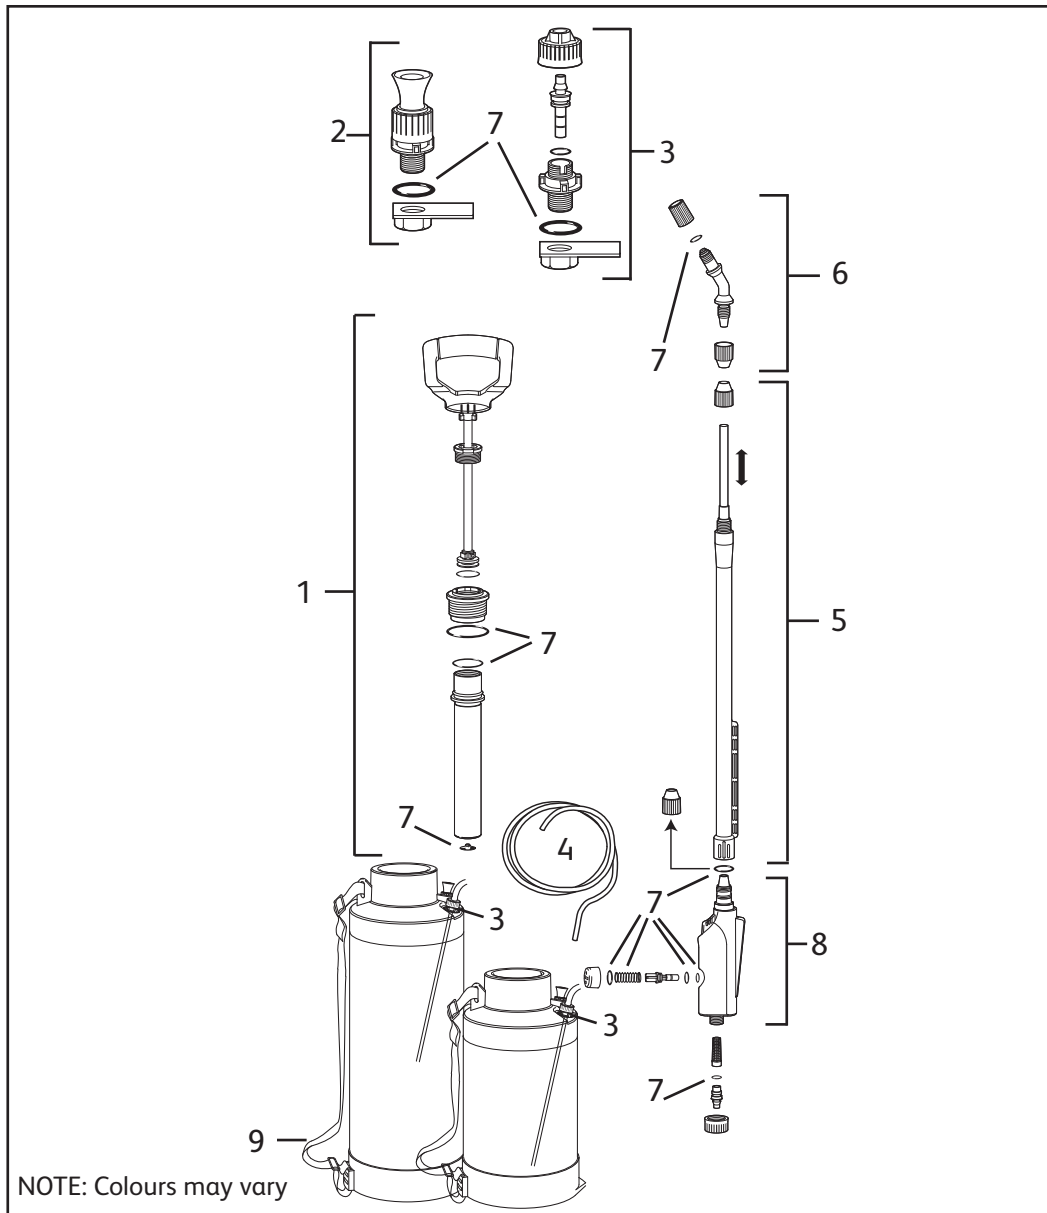

Premier Plus 5L Premier Plus 8L

4415

4418

Description	Part Number
1 Complete Pump Assembly	4098
2 Pressure Release Valve	4102
3 Outlet Complete / Dip Tube	4101
4 Hose	4099
5 Telescopic Lance 85cm	4107
6 Nozzle Set (inc. Fan Spray)	4103
7 Annual Service Kit	4092
8 Trigger Assembly	4135
9 Strap	4110
10 Lance/Extension 30cm (inc ext. adaptor) (not shown)	4106
11 Weedkiller Cone (not shown)	4112

HOZELOCK

Consumer Services
Hozelock Ltd.,
Midpoint Park,
Birmingham B76 1AB,
England.
Tel: +44 (0) 121 313 1122
www.hozelock.com

March 2016