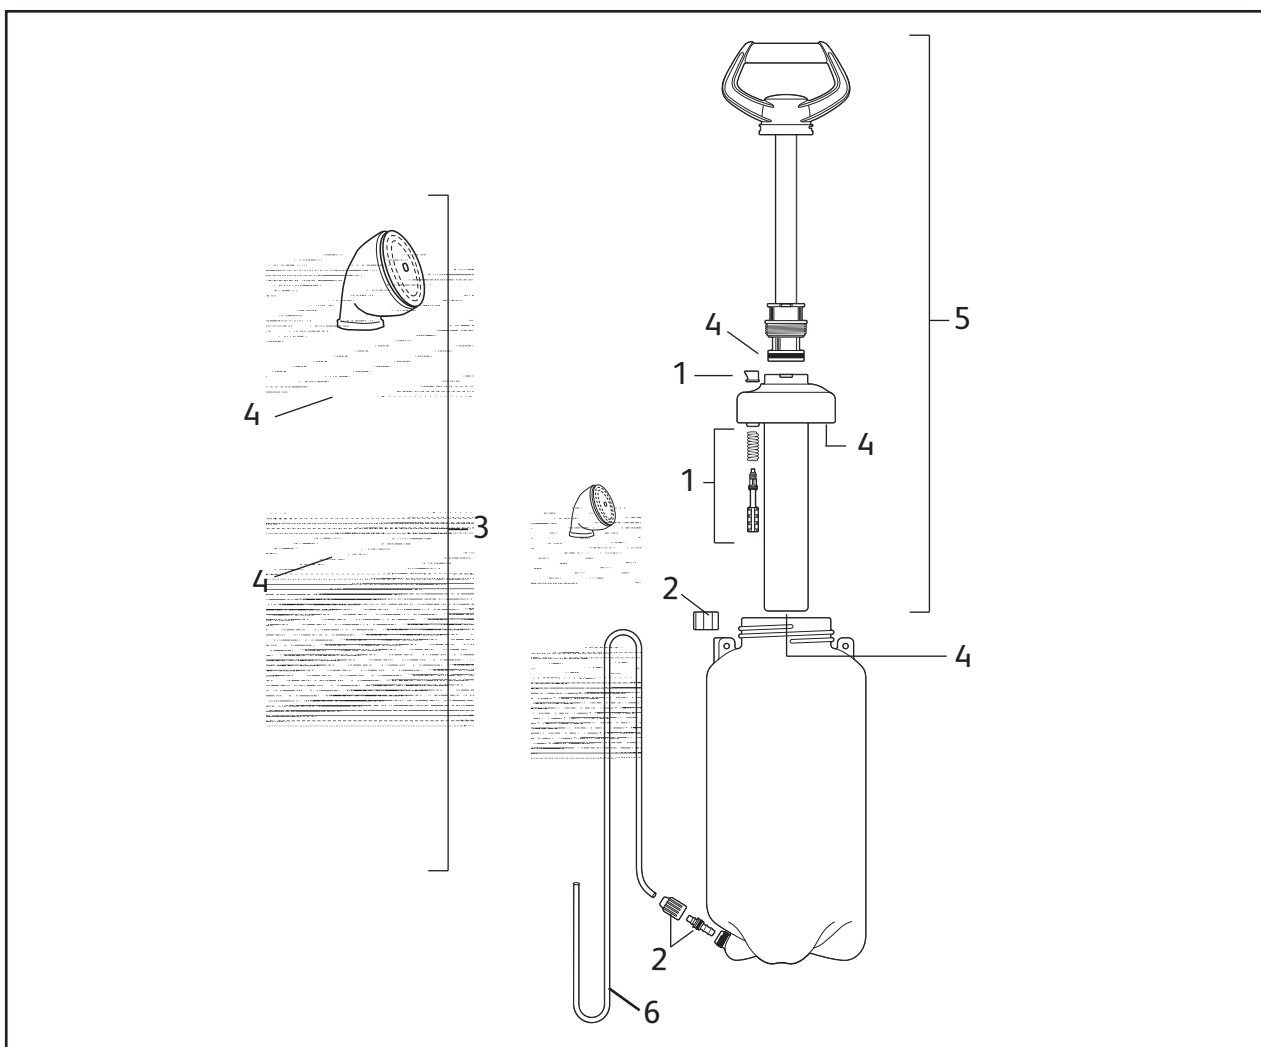

5L Portashower

4140

NOTE: Colours may vary

Description	Part Number
1 Pressure Valve	4132
2 Outlet Complete / Dip Tube	4130
3 Trigger Assembly & Rose Head (includes lance handle)	4115
4 Annual Service Kit	4125
5 Pump Assembly	4128
6 Hose	4099

HOZELOCK

Consumer Services
Hozelock Ltd.,
Midpoint Park,
Birmingham B76 1AB,
England.
Tel: +44 (0) 121 313 1122
www.hozelock.com

March 2016