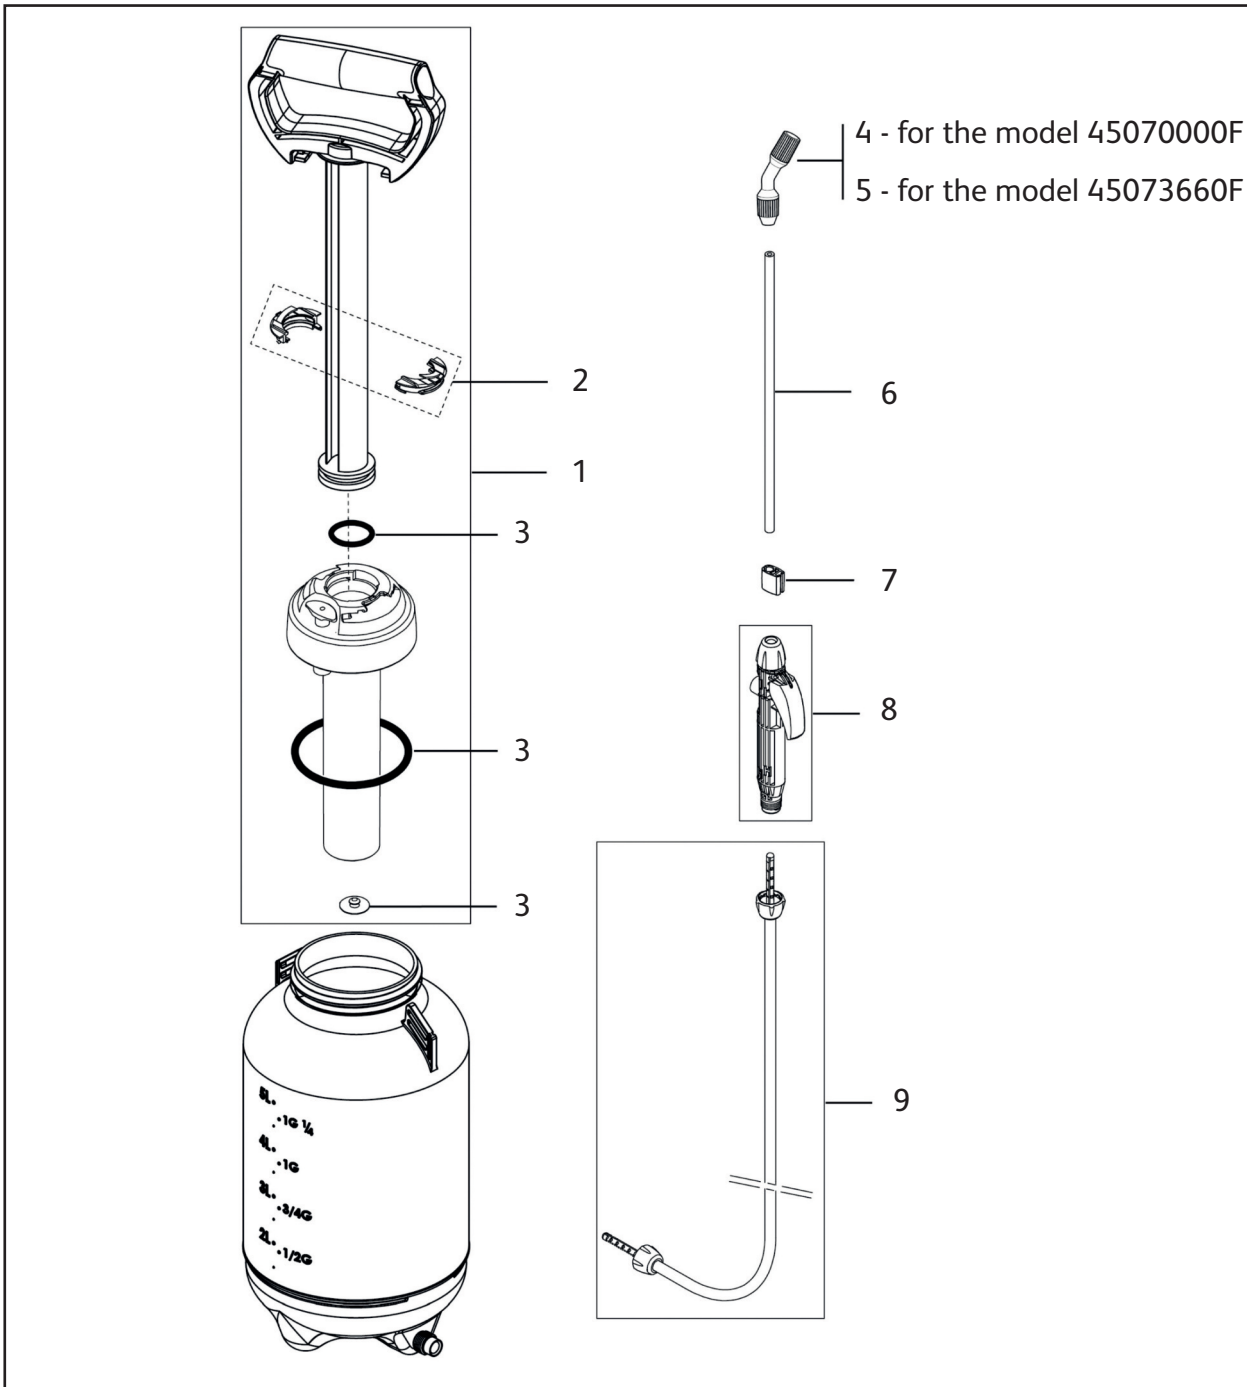

Standard 7L

**FRANCE ONLY
(FROM 2016)**

**4507 0000FR
4507 3660FR**

Description	Part Number
1 Pump Barrel Assembly	284026
2 Pump 1/2 Clips Set	283069
3 Annual Service Kit	284027
4 Spray Nozzle Set for 4507 0000 FR	90569-003
5 Spray Nozzle Set for 4507 3660 FR	90574-000
6 30 cm Aluminium Lance	43346
7 Lance Clip	482710
8 Trigger Assembly	282603
9 Hose Assembly	282602

HOZELOCK

Consumer Services
Hozelock Ltd.,
Midpoint Park,
Birmingham B76 1AB,
England.
Tel: +44 (0) 121 313 1122
www.hozelock.com