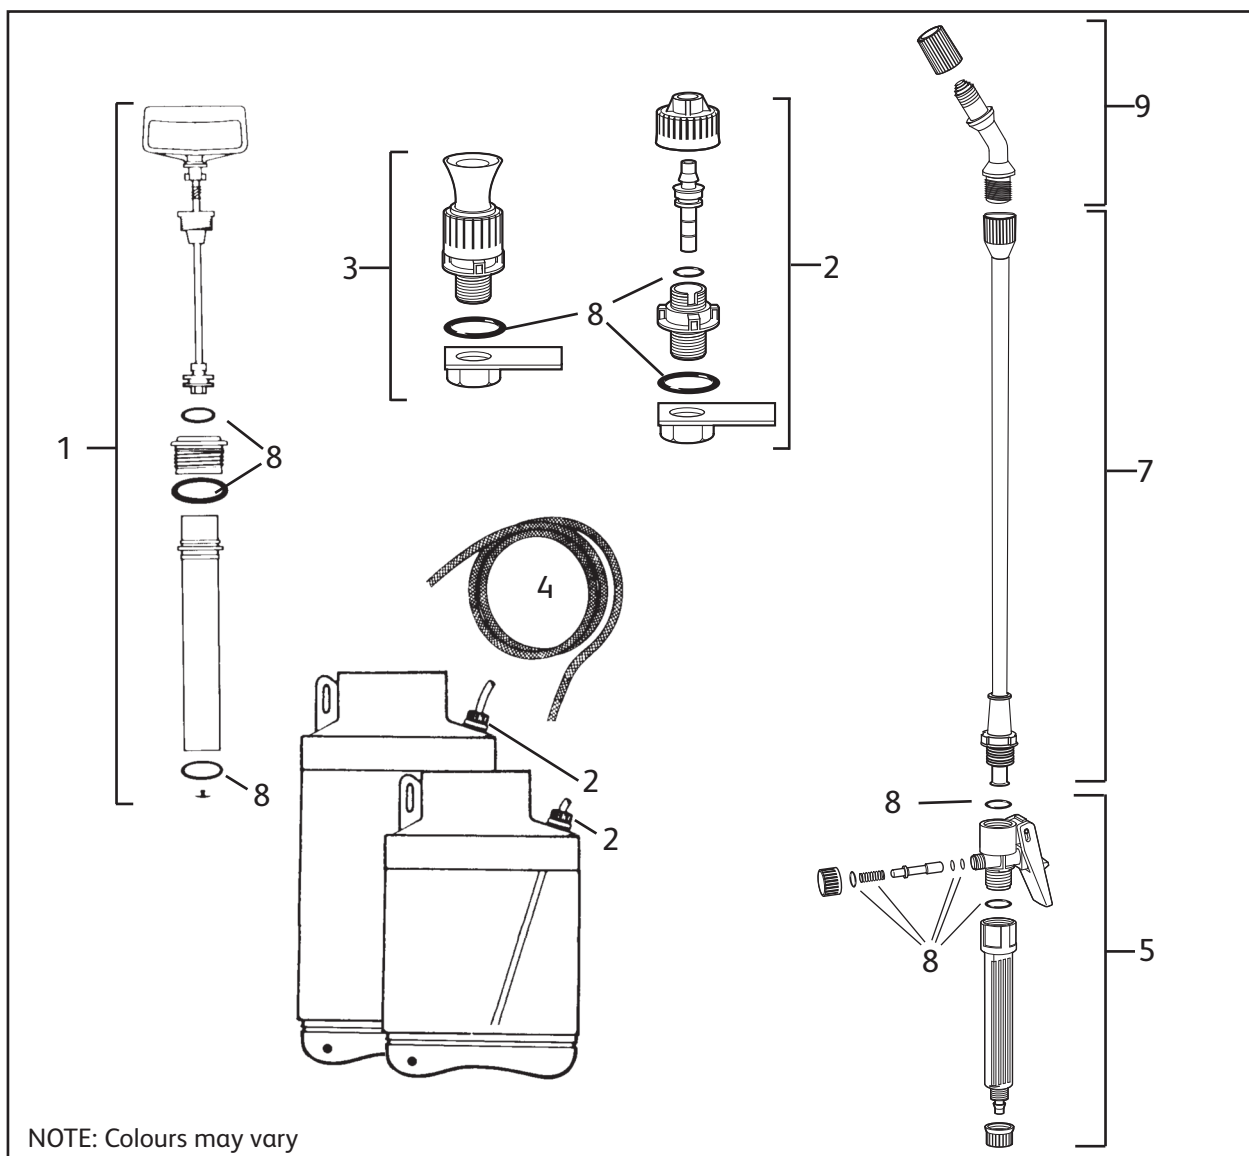

March 2016

Courier 3L

Courier 5L

4043

4045

Description	Part Number
1 Complete Pump Assembly	4098
2 Outlet Complete / Dip Tube	4101
3 Pressure Release Valve	4102
4 Hose	4099
5 Trigger Assembly (inc lance handle)	4104
6 Strap (not shown)	4110
7 Lance/Extension 30cm (inc extension adaptor)	4106
8 Annual Service Kit	4092
9 Nozzle Set (inc. Fan Spray)	4103
10 Weedkiller Cone (not shown)	4112