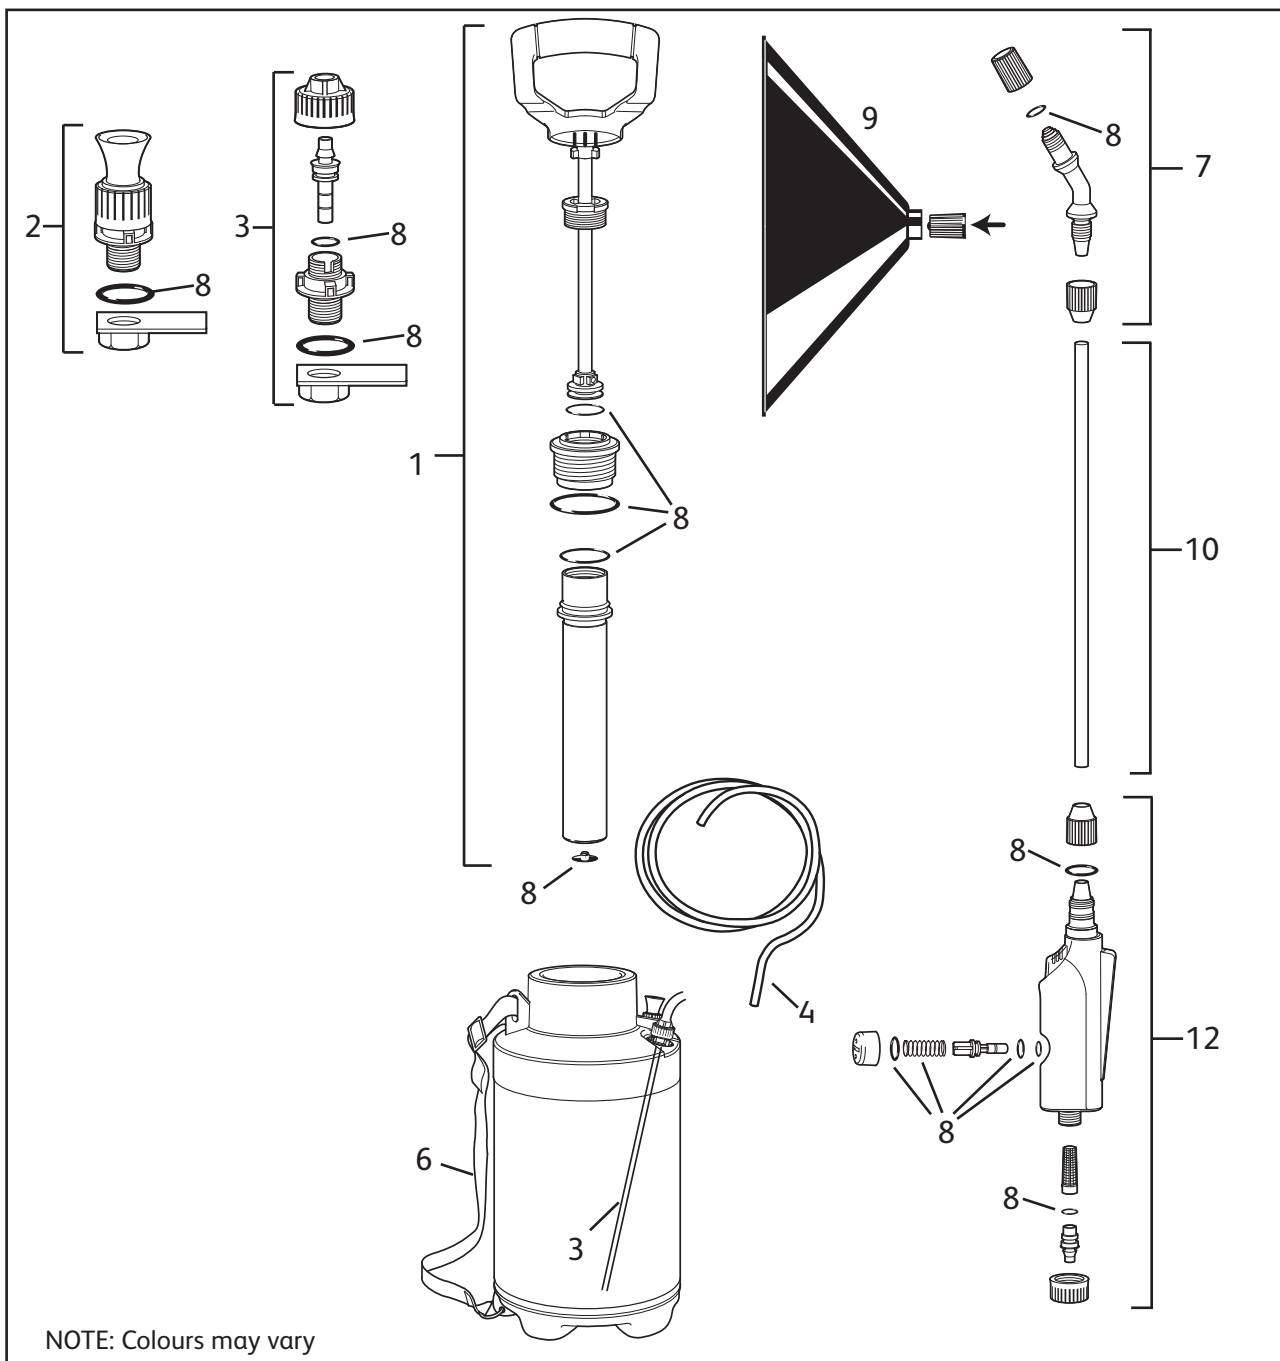

Weedkiller

4465

NOTE: Colours may vary

Description	Part Number
1 Complete Pump Assembly	4098
2 Pressure Release Valve	4102
3 Outlet Complete / Dip Tube	4101
4 Hose	4099
5 Trigger Assembly (not shown)	4135/4105
6 Strap	4110
7 Nozzle Set (inc. Fan Spray)	4103
8 Annual Service Kit	4092
9 Weedkiller Cone	4112*
10 Lance/Extension 30cm (inc extension adaptor)	4106
11 Telescopic lance 85cm (not shown)	4107
12 Trigger Assembly	4135

* Only compatible with 4103 nozzle

HOZELOCK

Consumer Services
Hozelock Ltd.,
Midpoint Park,
Birmingham B76 1AB,
England.
Tel: +44 (0) 121 313 1122
www.hozelock.com

March 2016