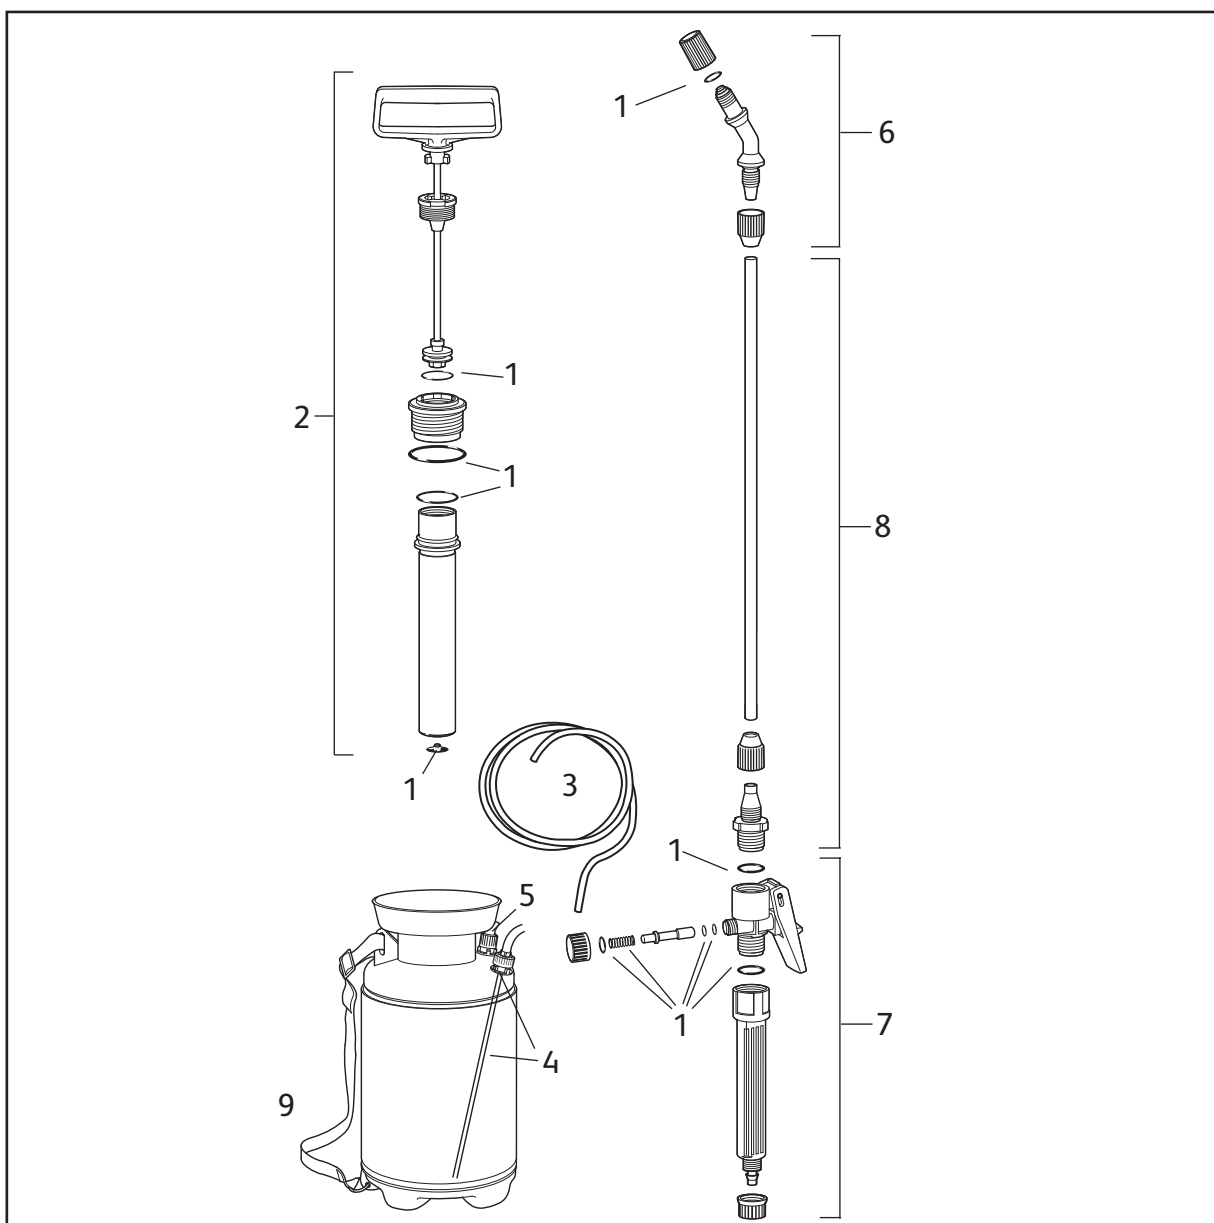

5107

5110

Description	Part Number
1 Annual Viton Service Kit (washer kit & O-rings)	4094
2 Pump Barrel Viton	4098
3 Sprayer Hose	4099
4 Outlet & Dip Tube Assembly	4101
5 Pressure Release Valve	4102
6 Nozzle Set	4103
7 Trigger Assembly (inc lance handle)	4104
8 Lance/Extension 30cm (inc ext. adaptor)	4106
9 Harness	4110
10 Weedkiller Cone (not shown)	4112