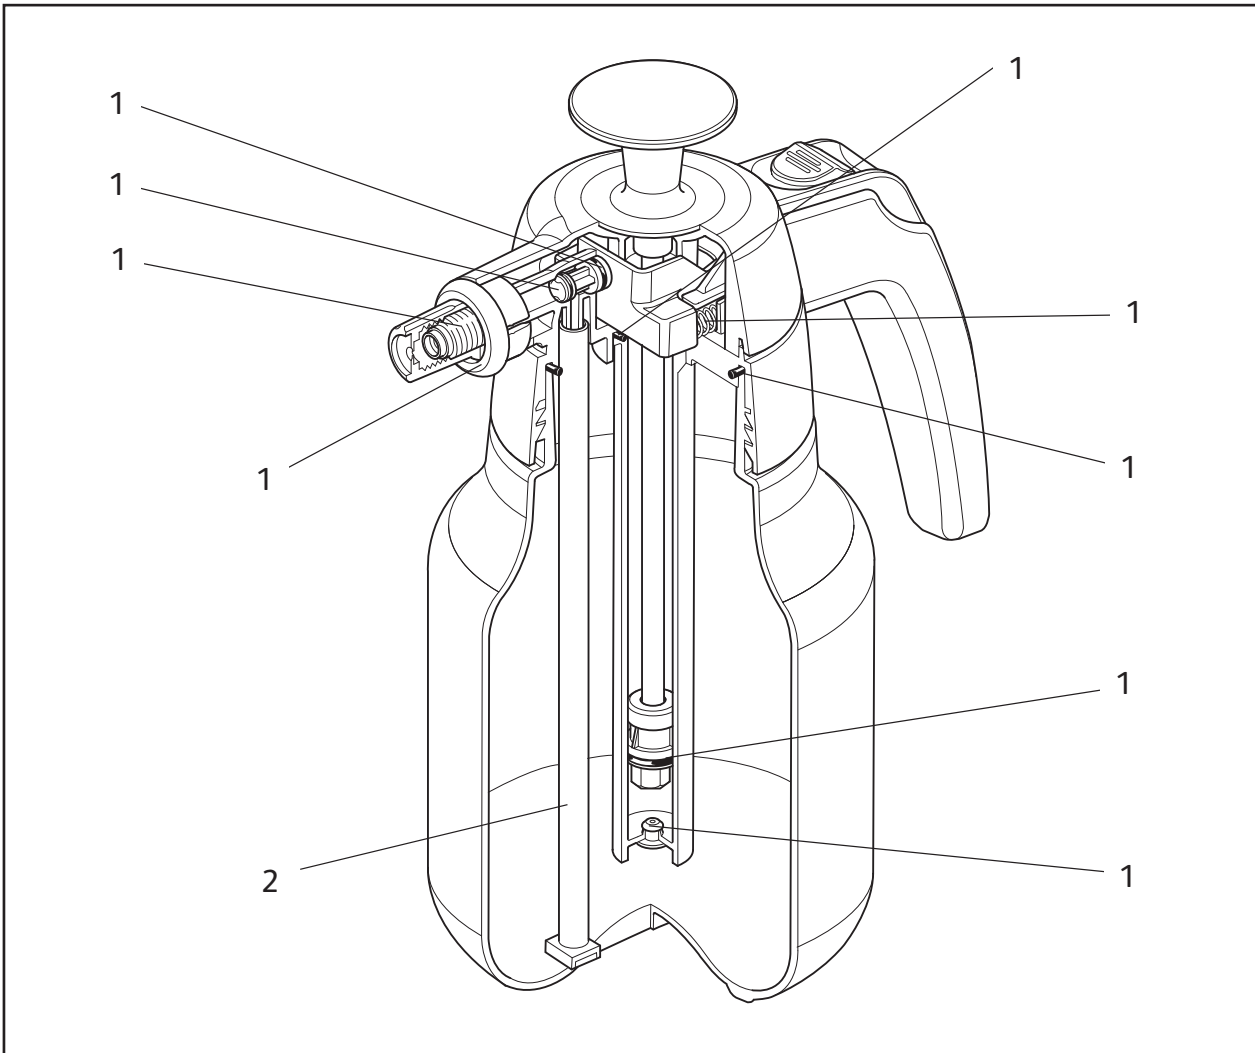

Description	Part Number
1 Annual Service Kit (2 x piston springs, 1 x non-return valve, 6 x 'O' rings, 1 x nozzle)	4091
2 Dip tube and filter	74500-014

HOZELOCK

Consumer Services
 Hozelock Ltd.,
 Midpoint Park,
 Birmingham B76 1AB,
 England.
 Tel: +44 (0) 121 313 1122
www.hozelock.com