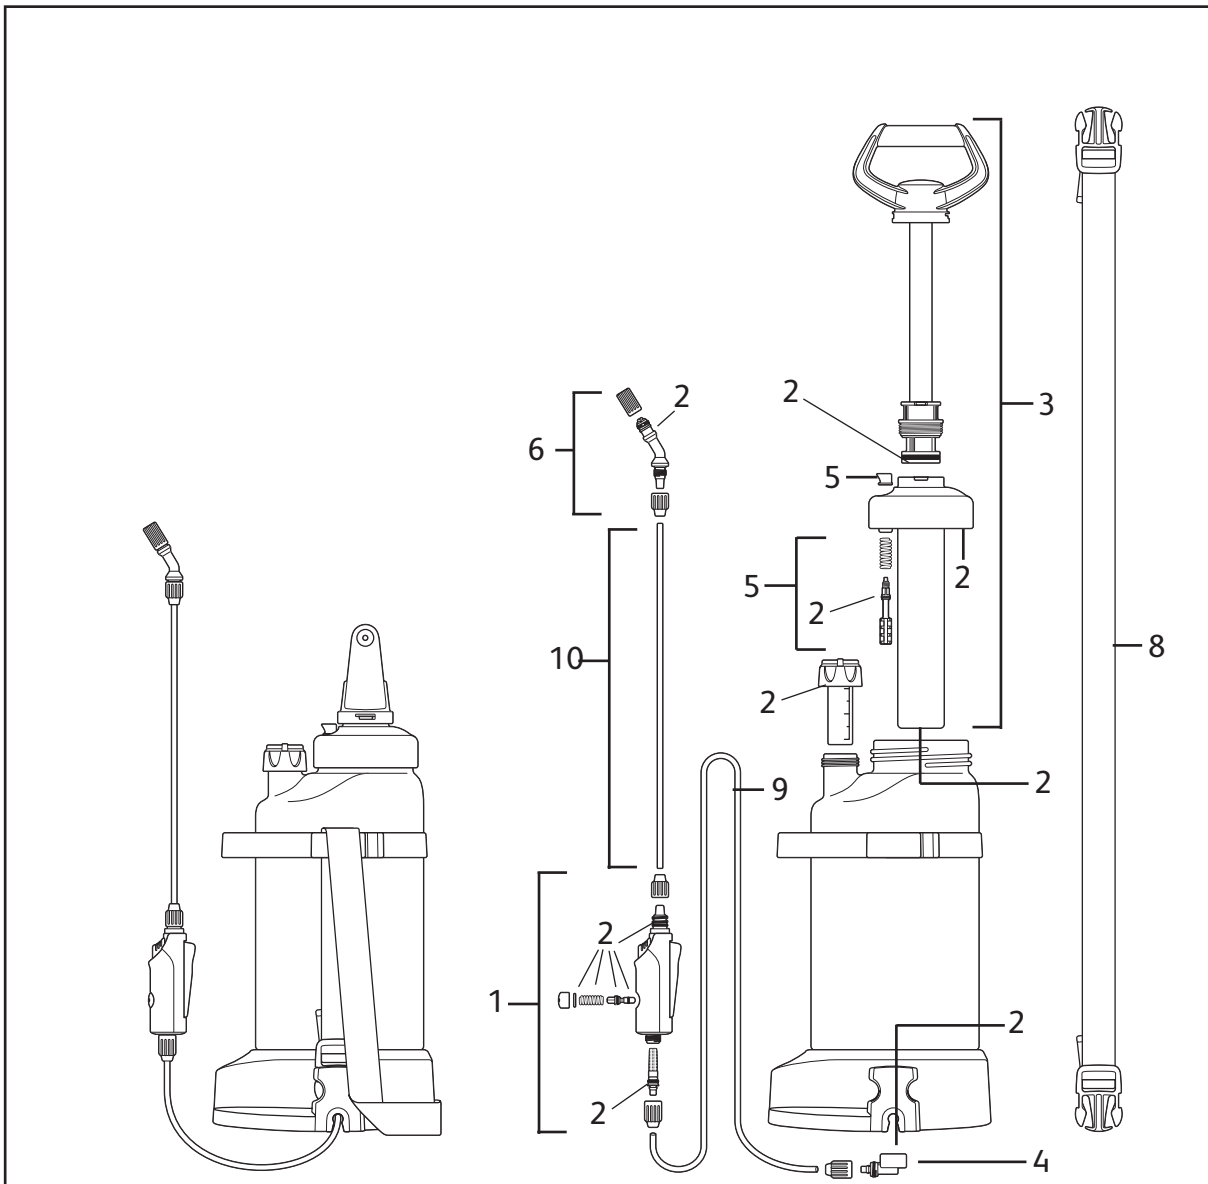

Description	Part Number
1 Trigger Assembly	4135
2 Annual Service Kit - 5, 7 & 10L	4126
3 Pump Barrel - Standard/Plus	4128
4 Outlet Kit - Plus/Pro	4131
5 Pressure Release Assembly	4132
6 Spray Nozzle Set	4103
7 Telescopic Lance 85cm (not shown)	4107
8 Harness*	Z71012
9 Sprayer Hose	4099
10 Lance/Extension 30cm (inc ext. adaptor)	4106