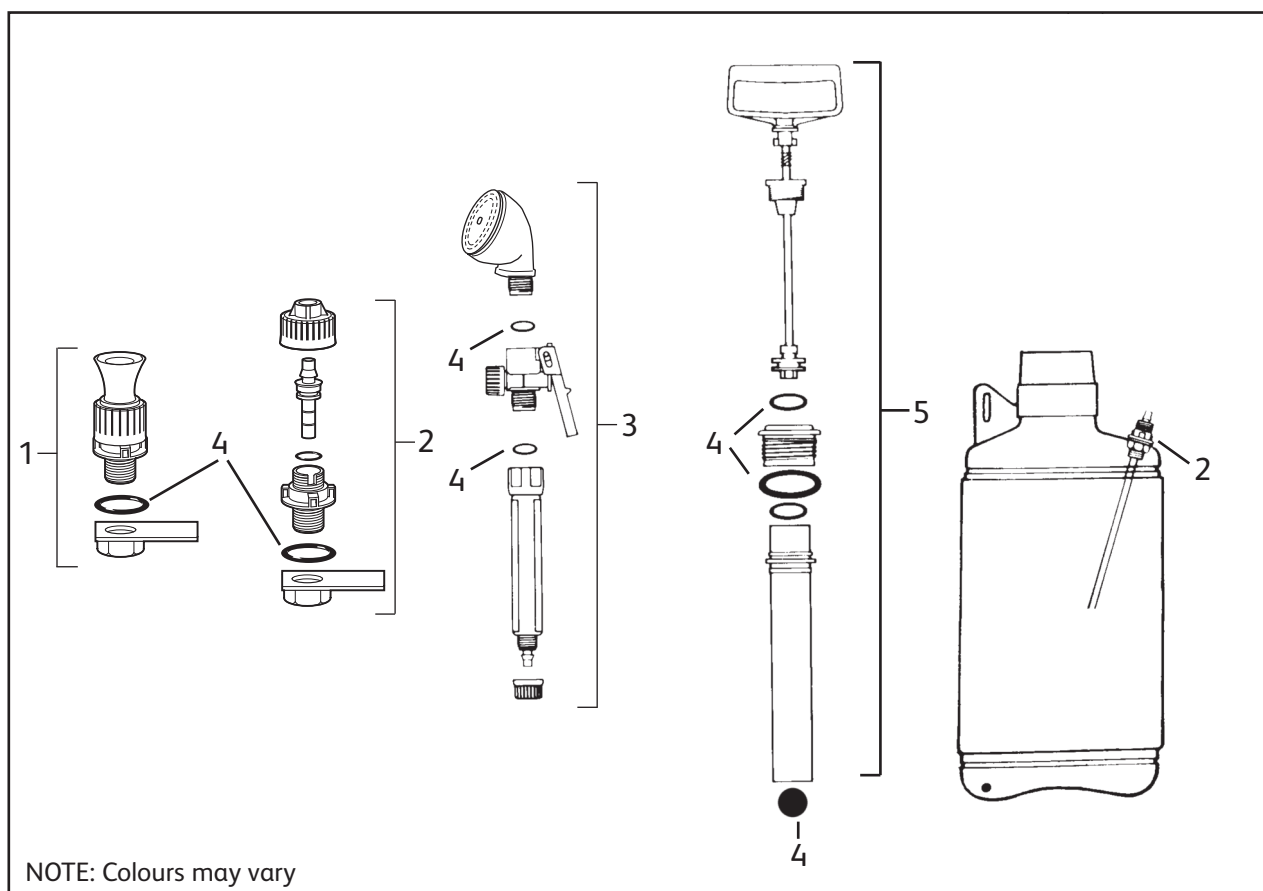

HOZELOCK

Consumer Services
Hozelock Ltd.,
Midpoint Park,
Birmingham B76 1AB,
England.
Tel: +44 (0) 121 313 1122
www.hozelock.com

March 2016

5L Car shower

5L Flower shower

4140

Description	Part Number
1 Pressure Valve	4102
2 Outlet Complete / Dip Tube	4101
3 Trigger Assembly & Rose Head (includes lance handle)	4115
4 Annual Service Kit	4092
5 Pump Assembly	4098
6 Strap (not shown)	4110
7 Hose (not shown)	4099