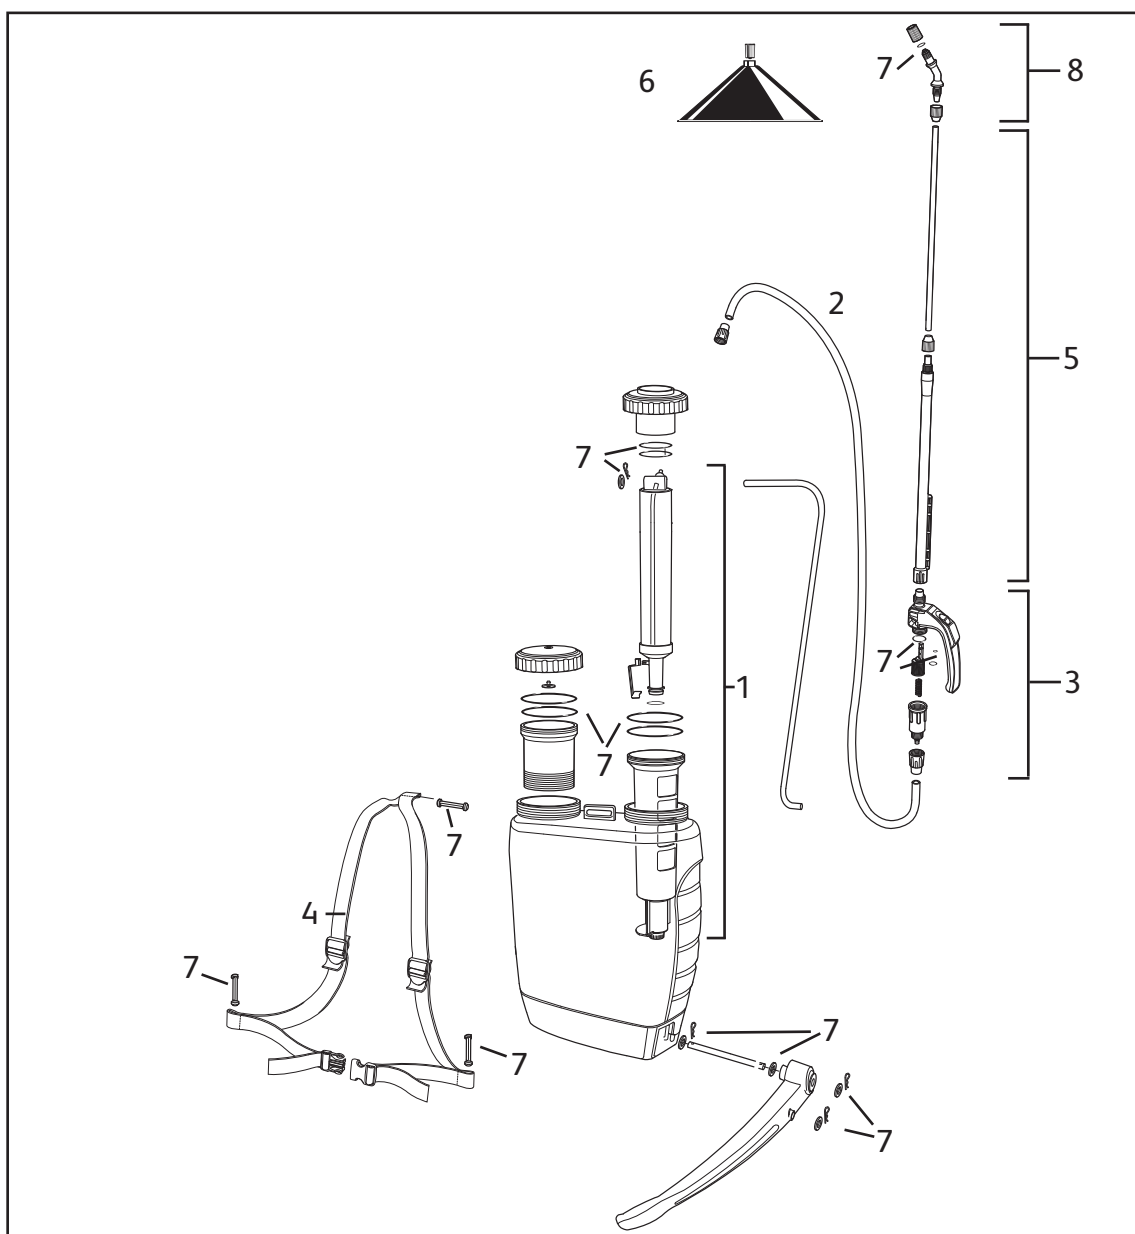

FROM 2008

Killaspray 12L

Killaspray 16L

4612

4616

Description	Part Number
1 Complete Pump Assembly	4097
2 1.3m Grey Hose	4100
3 Trigger Assembly	4105
4 Strap	4109
5 Telescopic Lance 85cm	4107
6 Weedkiller Hood & Fan Spray	4112
7 Annual Service Kit	4093
8 Replacement Nozzles Kit (Jet & Fan)	4103
9 Extension Lance 30cm (not shown)	4106

HOZELOCK

Consumer Services
Hozelock Ltd.,
Midpoint Park,
Birmingham B76 1AB,
England.
Tel: +44 (0) 121 313 1122
www.hozelock.com

March 2016