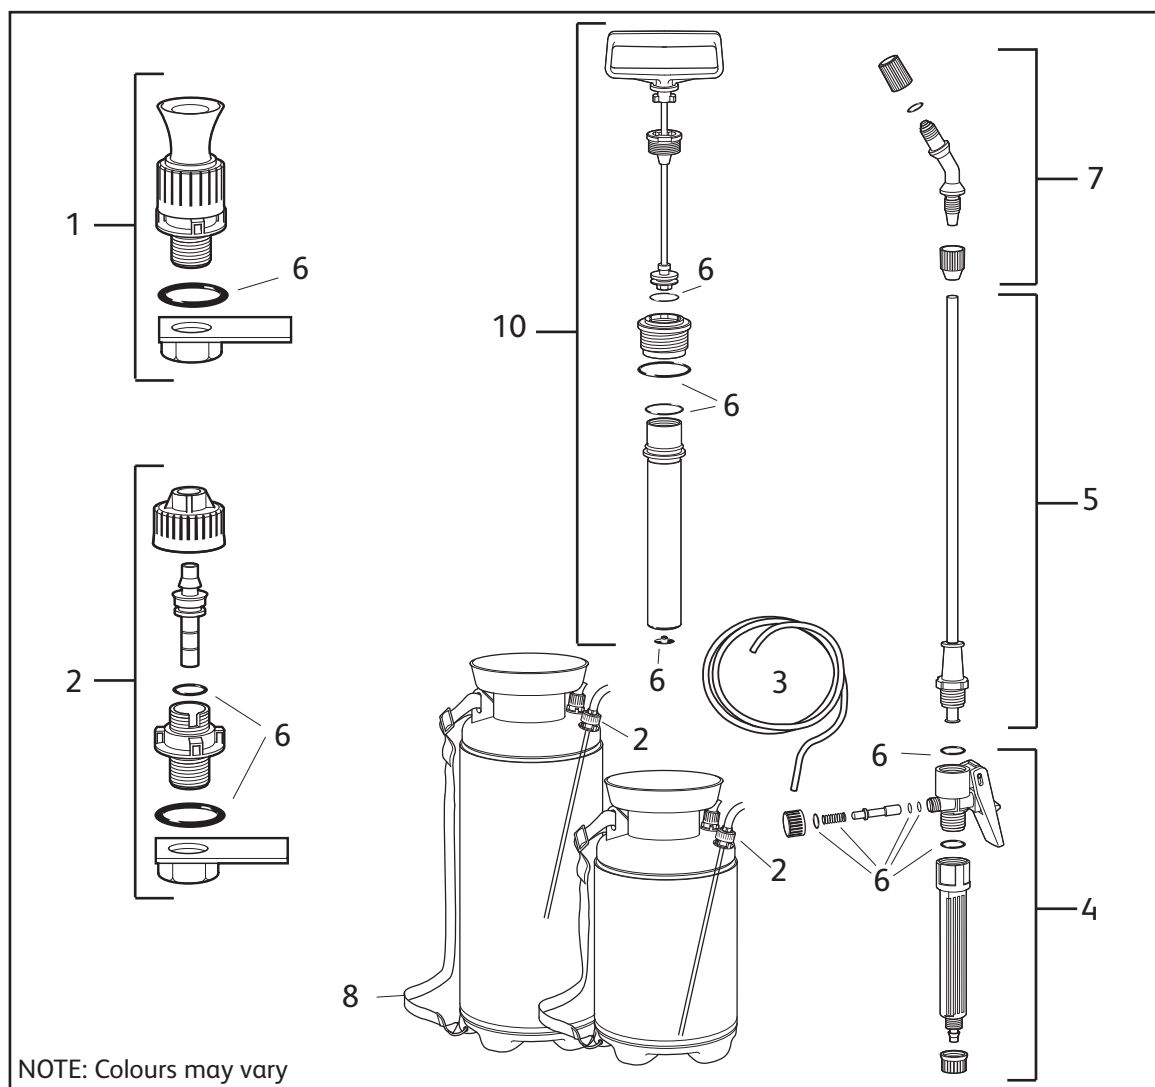

HOZELOCK

Consumer Services
Hozelock Ltd.,
Midpoint Park,
Birmingham B76 1AB,
England.
Tel: +44 (0) 121 313 1122
www.hozelock.com

March 2016

Viton 5L

Viton 8L

5088

5089

Description	Part Number
1 Pressure Release Valve	4102
2 Outlet Complete / Dip Tube	4101
3 Hose (nut not included)	4099
4 Trigger Assembly (includes lance handle)	4104
5 Lance/Extension 30cm (inc ext. adaptor)	4106
6 Annual Service Kit	4094
7 Nozzle Set (inc. Fan Spray)	4103
8 Strap	4110
9 Weedkiller Cone (not shown)	4112*
10 Pump Barrel - Viton	4098