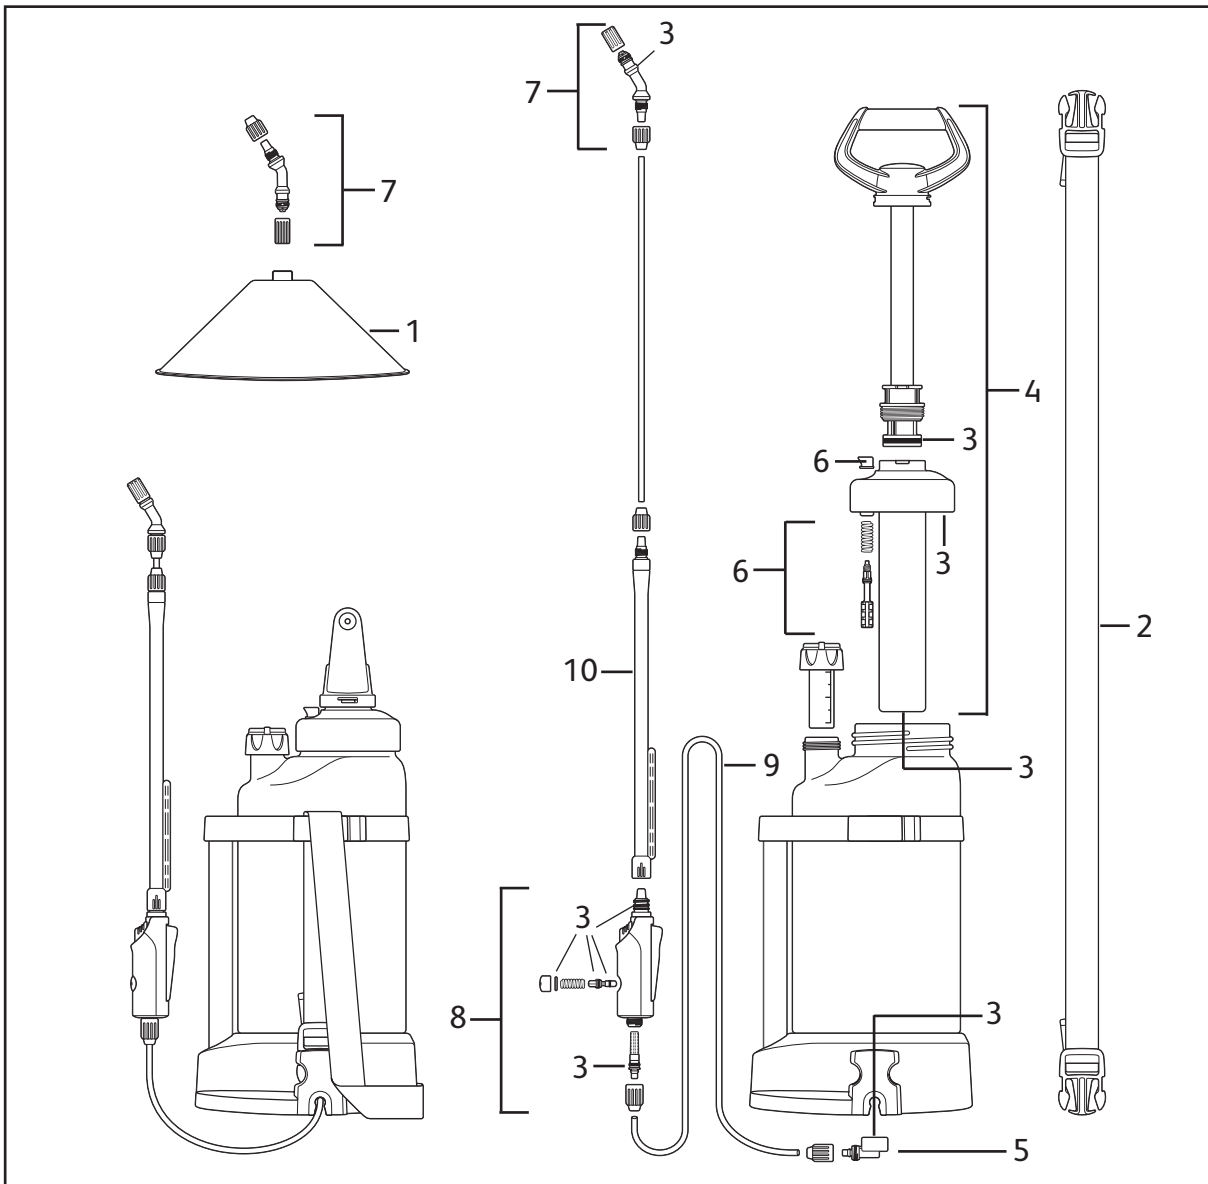

Pro 5L (obsolete)

Pro 7L

4805

4807

Description	Part Number
1 Weedkiller Cone	4112
2 Harness	Z71012
3 Annual Service Kit 5, 7, & 10L	4126
4 Pump Barrel - Pro	4129
5 Outlet Kit - Plus/Pro	4131
6 Pressure Release Assembly	4132
7 Spray Nozzle Set	4133
8 Trigger Spray Assembly	4135
9 Sprayer Hose	4099
10 Telescopic Lance 85cm	4107

HOZELOCK

Consumer Services
Hozelock Ltd.,
Midpoint Park,
Birmingham B76 1AB,
England.
Tel: +44 (0) 121 313 1122
www.hozelock.com

March 2016