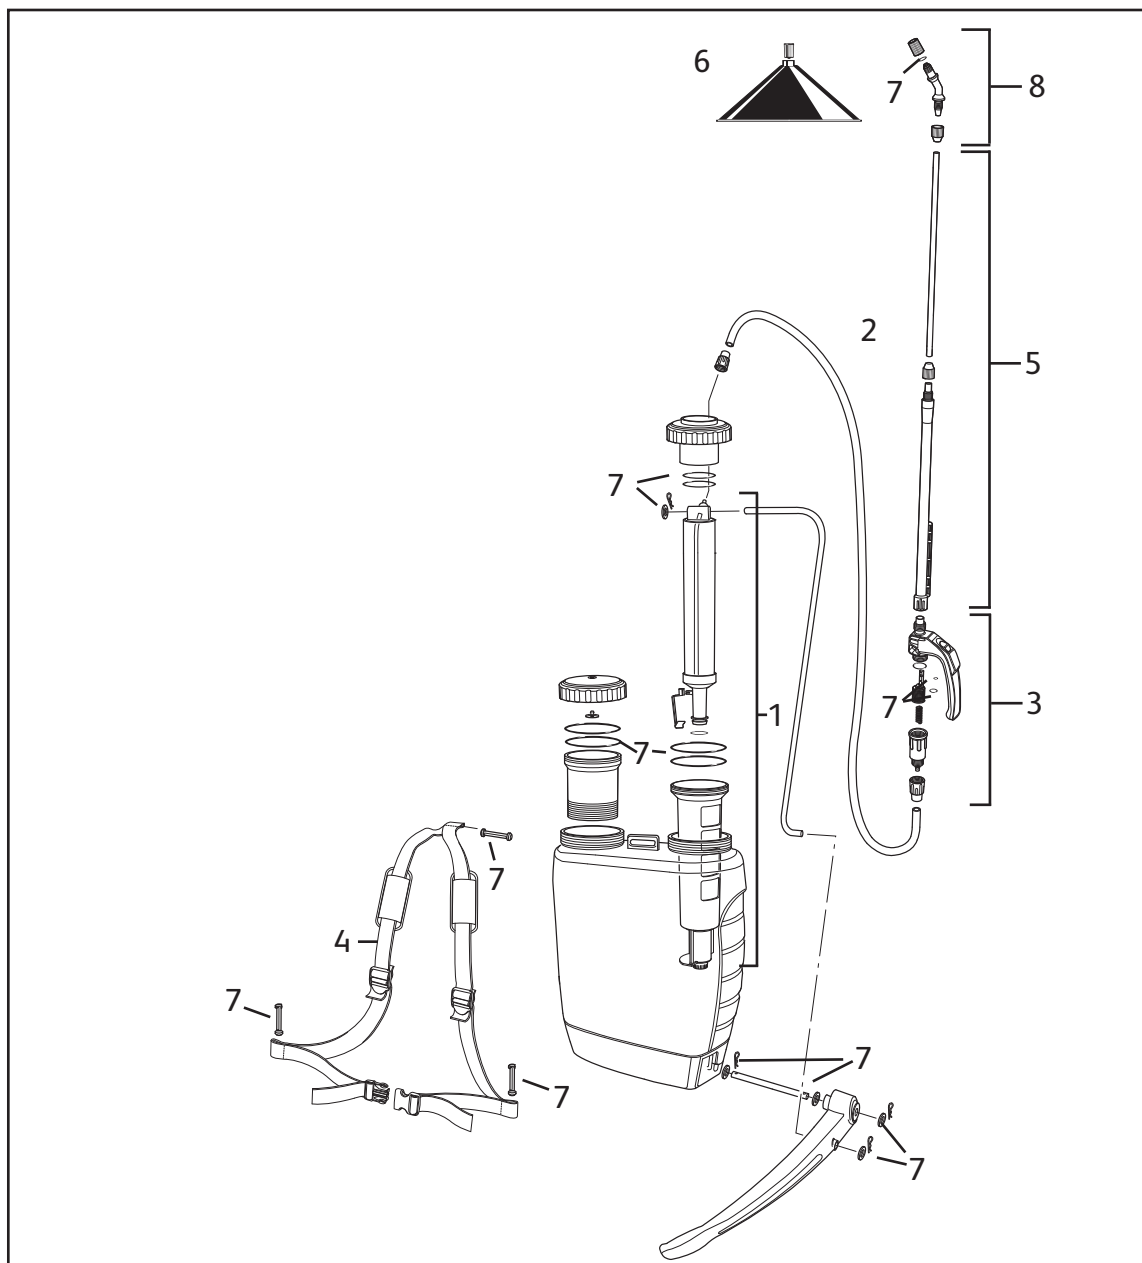

FROM 2008

Killaspray Plus 12L

Killaspray Plus 16L

4912

4916

Description	Part Number
1 Complete Pump Assembly	4097
2 1.3m Grey Hose	4100
3 Trigger Assembly	4105
4 Strap	4109
5 Telescopic Lance 85cm	4107
6 Weedkiller Hood & Fan Spray	4112
7 Annual Service Kit	4093
8 Replacement Nozzles Kit (Jet & Fan)	4103
9 Extension Lance 30cm(not shown)	4106

HOZELOCK

Consumer Services
Hozelock Ltd.,
Midpoint Park,
Birmingham B76 1AB,
England.
Tel: +44 (0) 121 313 1122
www.hozelock.com

March 2016