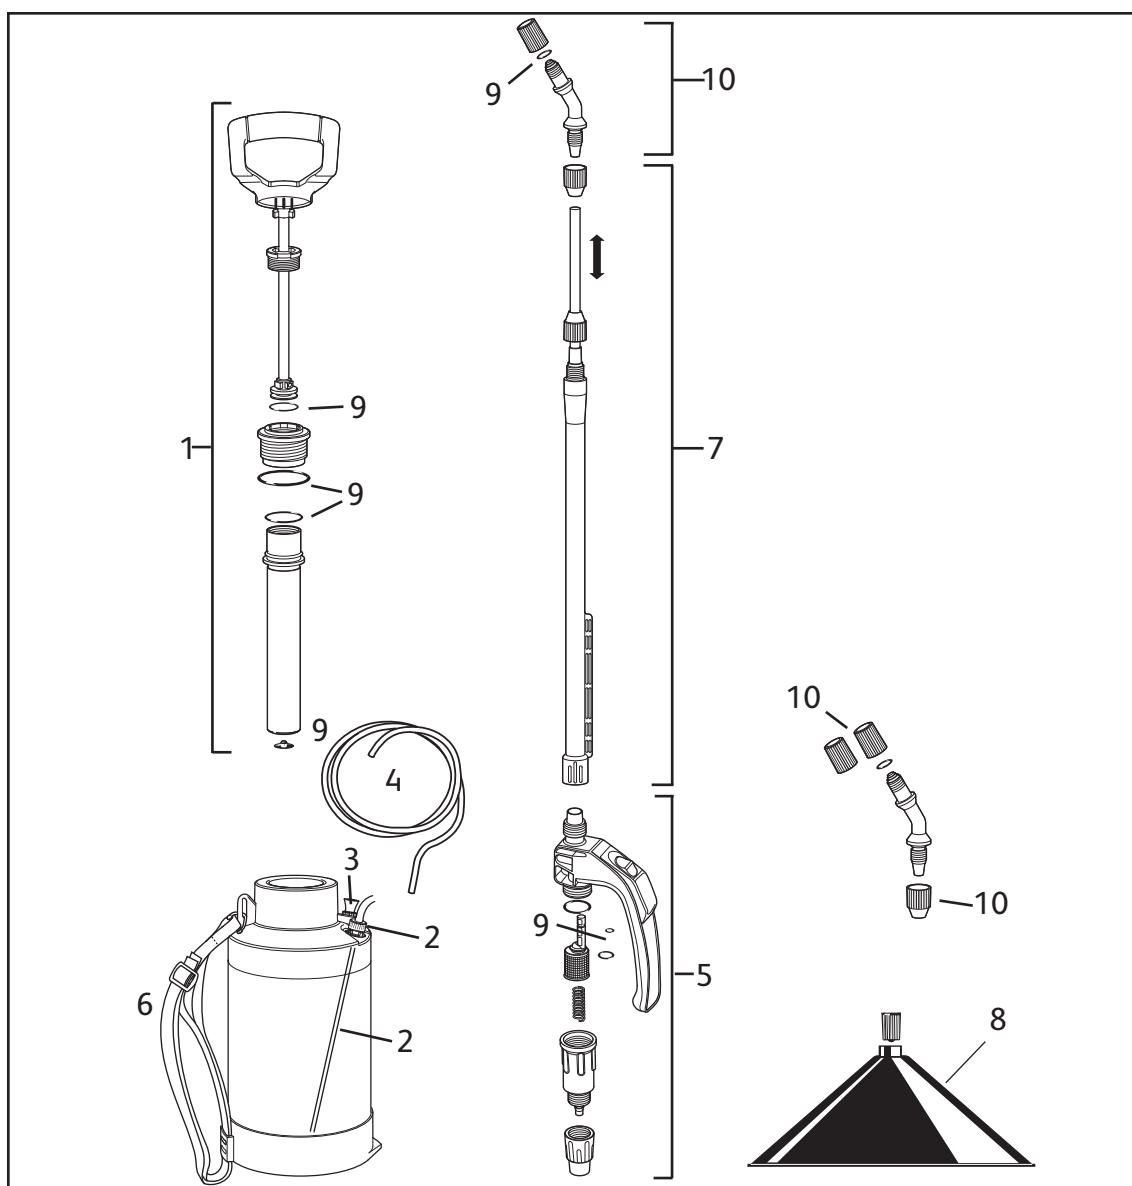

FROM 2008

Killaspray Plus 5L

Killaspray Plus 7L

Killaspray Plus 10L

4905

4907

4910

Description	Part Number
1 Complete Pump Assembly	4098
2 Outlet & Long Dip Tube Assembly	4101
3 Pressure Release Valve	4102
4 Grey Hose	4099
5 Trigger Assembly	4105/4135
6 Strap	4110
7 Telescopic Lance 85cm	4107
8 Weedkiller Hood & Fan Spray	4112
9 Annual Service Kit	4092
10 Replacement Nozzles Kit (Jet & Fan)	4103
11 Extension Lance 30cm (not shown)	4106

HOZELOCK

Consumer Services
Hozelock Ltd.,
Midpoint Park,
Birmingham B76 1AB,
England.
Tel: +44 (0) 121 313 1122
www.hozelock.com

March 2016