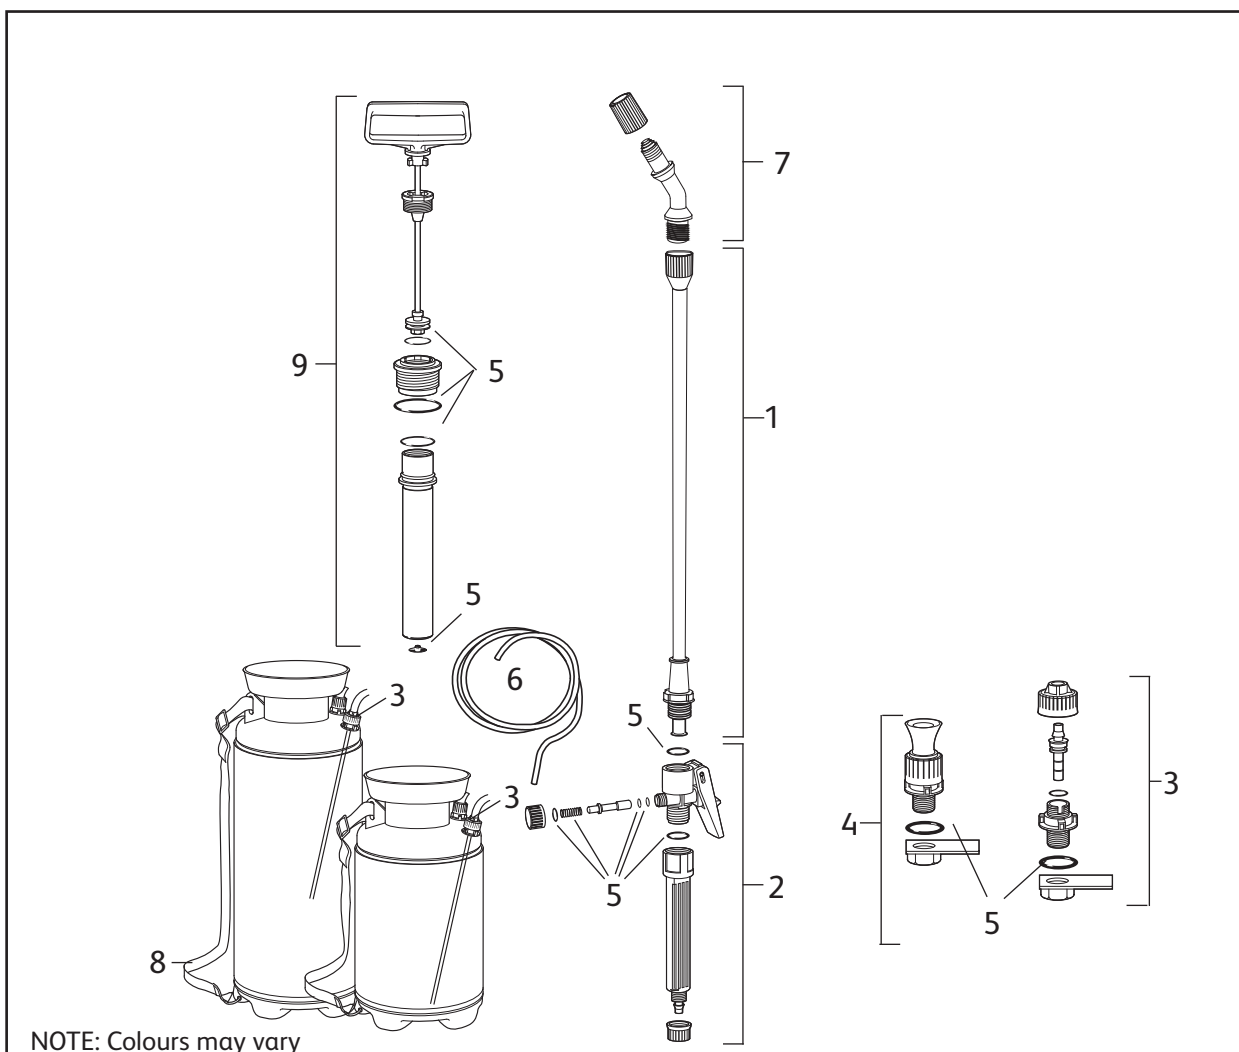

Promotional 7L

Promotional 10L

4005

4007

4010

Description	Part Number
1 Lance/Extension 30cm (inc ext. adaptor)	4106
2 Trigger Assembly (includes lance handle)	4104
3 Outlet Complete / Dip Tube	4101
4 Pressure Release Valve	4102
5 Annual Service Kit	4092
6 Hose	4099
7 Nozzle Set (inc. Fan Spray)	4103*
8 Strap	4110
9 Pump Assembly	4098
10 Weedkiller Cone (not shown)	4112