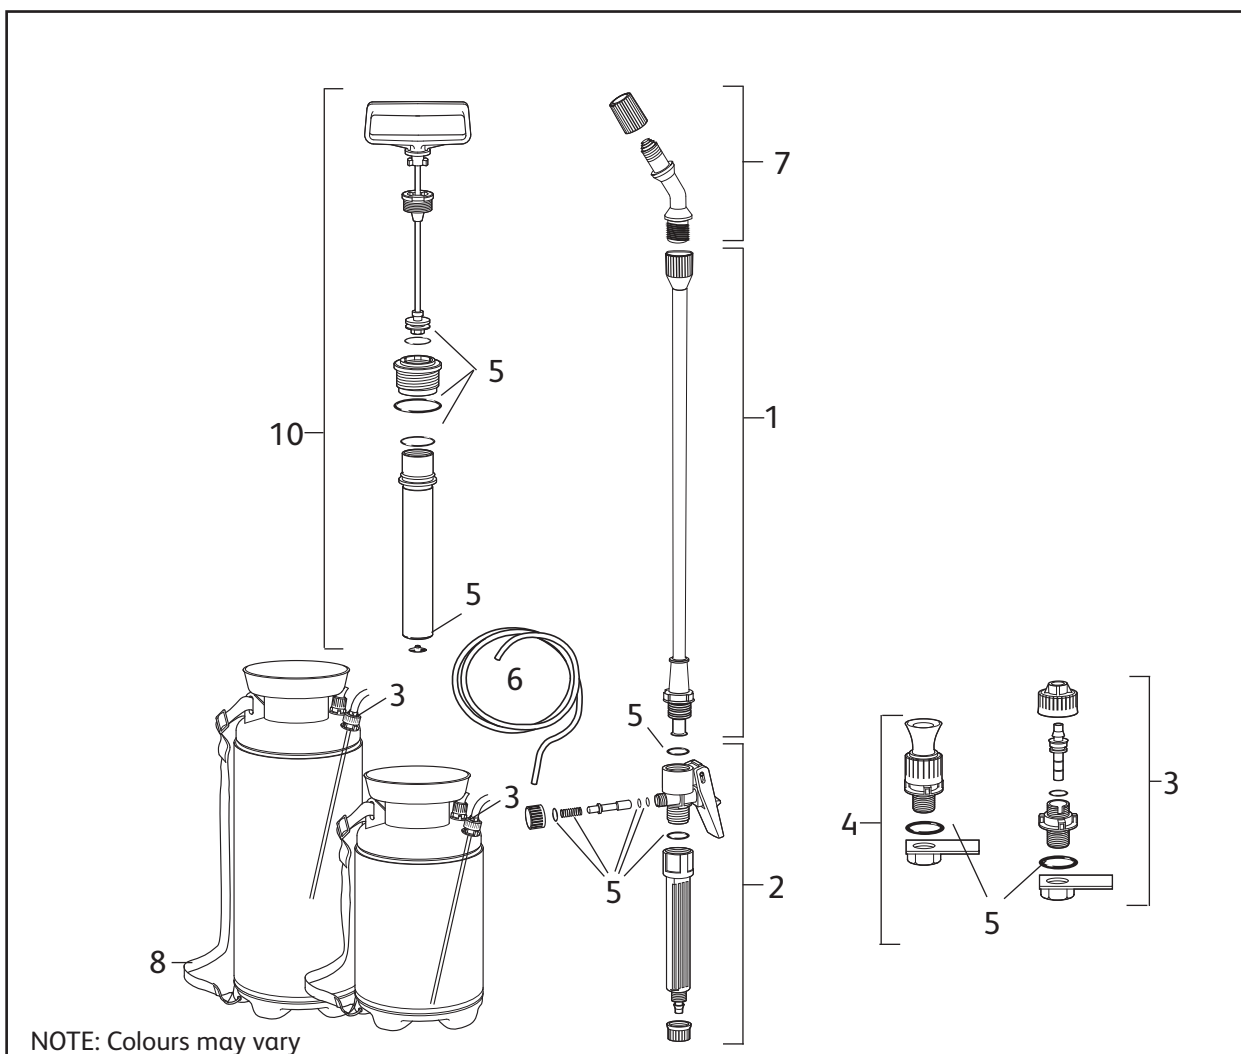

Promotional 3L

Promotional 5L

Promotional 8L

4443

4445

4448

Description	Part Number
1 Lance/Extension 30cm (inc extension adaptor)	4106
2 Trigger Assembly (inc lance handle)	4104
3 Outlet Complete / Dip Tube	4101
4 Pressure Release Valve	4102
5 Annual Service Kit	4092
6 Hose	4099
7 Nozzle Set (inc. Fan Spray)	4103
8 Strap	4110
9 Weedkiller Cone (not shown)	4112
10 Pump assembly	4098

HOZELOCK

Consumer Services
Hozelock Ltd.,
Midpoint Park,
Birmingham B76 1AB,
England.
Tel: +44 (0) 121 313 1122
www.hozelock.com

March 2016